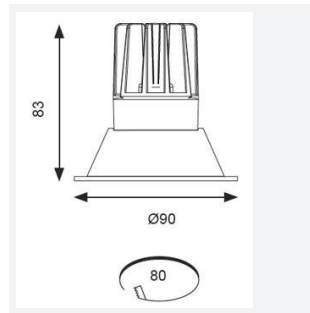

PRODUCT FEATURES

- IP44 (downlight only) compact high performance architectural downlight and gimbal suitable for commercial, hospitality and retail applications
- Die-cast aluminium construction, powder coated and 30° cut-off angle
- Anti-glare design to create visual comfort
- Powered by Tridonic
- 30° tilt angle (gimbal only)
- Mirror finished anodized reflector
- Remote driver with plug and play connection

GENERAL INFORMATION	
Wattage	15W
Lumens Delivered	800lm
Lm/W	55lm/W
Beam Angle	55
CRI	90
CCT	3000K
Input	220/240V
Operating Temp	0°C - 25°C
SDCM	3
UGR	19
Cut-Out Size	80mm
Product Weight without Packaging	0.605 kg

TECHNICAL INFORMATION	
Light Source	LED
Colour / Finish	White
IP Rating	IP44
Class Protection	2
Internal / External	Internal
Surface / Recessed / Suspended	Recessed
Lumen Depreciation	L70 50,000h
Warranty (Years)	5
CE Mark	Yes
Diameter	90 mm
Height	83 mm