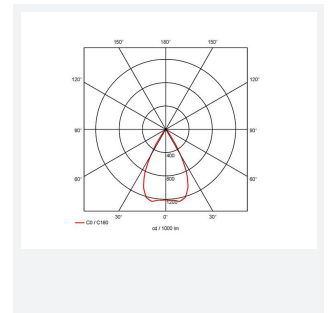

PRODUCT FEATURES

- IP44 (downlight only) compact high performance architectural downlight and gimbal suitable for commercial, hospitality and retail applications
- Die-cast aluminium construction, powder coated and 30° cut-off angle
- Anti-glare design to create visual comfort
- Powered by Tridonic
- 30° tilt angle (gimbal only)
- Mirror finished anodized reflector
- Remote driver with plug and play connection

GENERAL INFORMATION	
Wattage	15W
Lumens Delivered	800lm
Lm/W	55lm/W
Beam Angle	55
CRI	90
CCT	3000K
Input	220/240V
Operating Temp	0°C - 25°C
SDCM	3
UGR	19
Cut-Out Size	80mm
Product Weight without Packaging	0.605 kg

TECHNICAL INFORMATION	
Light Source	LED
Colour / Finish	White
IP Rating	IP44
Class Protection	2
Internal / External	Internal
Surface / Recessed / Suspended	Recessed
Lumen Depreciation	L70 50,000h
Warranty (Years)	5
CE Mark	Yes
Diameter	90 mm
Height	83 mm