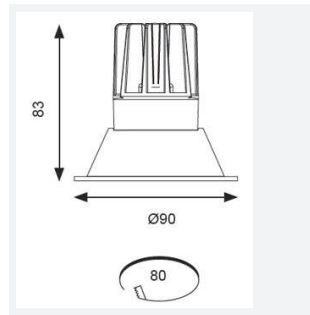

PRODUCT FEATURES

- IP44 (downlight only) compact high performance architectural downlight and gimbal suitable for commercial, hospitality and retail applications
- Die-cast aluminium construction, powder coated and 30° cut-off angle
- Anti-glare design to create visual comfort
- Powered by Tridonic
- 30° tilt angle (gimbal only)
- Mirror finished anodized reflector
- Remote driver with plug and play connection

GENERAL INFORMATION	
Wattage	15W
Lumens Delivered	800lm
Lm/W	55lm/W
Beam Angle	55
CRI	90
CCT	3000K
Input	220/240V
Operating Temp	0°C - 25°C
SDCM	3
UGR	19
Cut-Out Size	80mm
Product Weight without Packaging	0.85 kg

TECHNICAL INFORMATION	
Light Source	LED
Colour / Finish	White
IP Rating	IP44
Class Protection	2
Internal / External	Internal
Surface / Recessed / Suspended	Recessed
Lumen Depreciation	L70 50,000h
Warranty (Years)	5
CE Mark	Yes
Diameter	90 mm
Height	83 mm