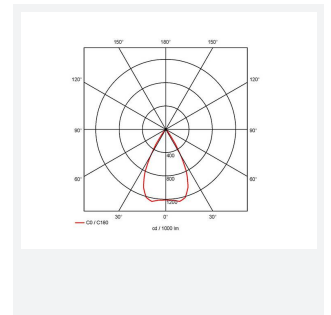

PRODUCT FEATURES

- IP44 (downlight only) compact high performance architectural downlight and gimbal suitable for commercial, hospitality and retail applications
- Die-cast aluminium construction, powder coated and 30° cut-off angle
- Anti-glare design to create visual comfort
- Powered by Tridonic
- 30° tilt angle (gimbal only)
- Mirror finished anodized reflector
- Remote driver with plug and play connection

GENERAL INFORMATION	
Wattage	15W
Lumens Delivered	800lm
Lm/W	55lm/W
Beam Angle	55
CRI	90
CCT	3000K
Input	220/240V
Operating Temp	0°C - 25°C
SDCM	3
UGR	19
Cut-Out Size	80mm
Product Weight without Packaging	0.85 kg

TECHNICAL INFORMATION	
Light Source	LED
Colour / Finish	White
IP Rating	IP44
Class Protection	2
Internal / External	Internal
Surface / Recessed / Suspended	Recessed
Lumen Depreciation	L70 50,000h
Warranty (Years)	5
CE Mark	Yes
Diameter	90 mm
Height	83 mm