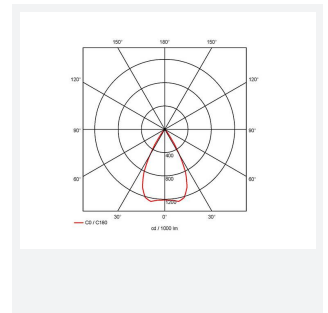

PRODUCT FEATURES

- IP44 (downlight only) compact high performance architectural downlight and gimbal suitable for commercial, hospitality and retail applications
- Die-cast aluminium construction, powder coated and 30° cut-off angle
- Anti-glare design to create visual comfort
- Powered by Tridonic
- 30° tilt angle (gimbal only)
- Mirror finished anodized reflector
- Remote driver with plug and play connection

GENERAL INFORMATION	
Wattage	15W
Lumens Delivered	800lm
Lm/W	55lm/W
Beam Angle	55
CRI	90
CCT	3000K
Input	220/240V
Operating Temp	0°C - 25°C
SDCM	3
UGR	19
Cut-Out Size	80mm
Product Weight without Packaging	0.85 kg

TECHNICAL INFORMATION	
Light Source	LED
Colour / Finish	White
IP Rating	IP44
Class Protection	2
Internal / External	Internal
Surface / Recessed / Suspended	Recessed
Lumen Depreciation	L70 50,000h
Warranty (Years)	5
CE Mark	Yes
Diameter	90 mm
Height	83 mm