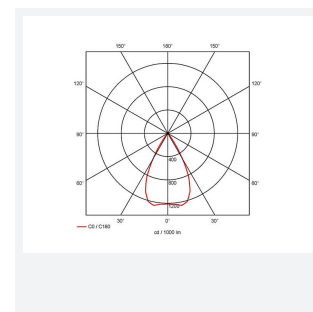

- IP44 (downlight only) compact high performance architectural downlight and gimbal suitable for commercial, hospitality and retail applications
- Die-cast aluminium construction, powder coated and 30° cut-off angle
- Anti-glare design to create visual comfort
- Powered by Tridonic
- 30° tilt angle (gimbal only)
- Mirror finished anodized reflector
- Remote driver with plug and play connection

GENERAL INFORMATION	
Wattage	15W
Lumens Delivered	800lm
Lm/W	55lm/W
Beam Angle	55
CRI	90
CCT	3000K
Input	220-240V
Operating Temp	0°C - 25°C
SDCM	3
UGR	19
Cut-Out Size	80mm
Product Weight without Packaging	0.85 kg

TECHNICAL INFORMATION	
Light Source	LED
Colour / Finish	White
IP Rating	IP44
Class Protection	2
Internal / External	Internal
Surface / Recessed / Suspended	Recessed
Lumen Depreciation	L70 50,000h
Warranty (Years)	5
CE Mark	Yes
Diameter	90 mm
Height	83 mm