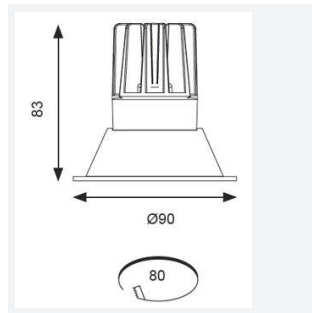

PRODUCT FEATURES

- IP44 (downlight only) compact high performance architectural downlight and gimbal suitable for commercial, hospitality and retail applications
- Die-cast aluminium construction, powder coated and 30° cut-off angle
- Anti-glare design to create visual comfort
- Powered by Tridonic
- 30° tilt angle (gimbal only)
- Mirror finished anodized reflector
- Remote driver with plug and play connection

GENERAL INFORMATION	
Wattage	15W
Lumens Delivered	800lm
Lm/W	55lm/W
Beam Angle	55
CRI	90
CCT	3000K
Input	220/240V
Operating Temp	0°C - 25°C
SDCM	3
UGR	19
Cut-Out Size	80mm
Product Weight without Packaging	0.85 kg

TECHNICAL INFORMATION	
Light Source	LED
Colour / Finish	White
IP Rating	IP44
Class Protection	2
Internal / External	Internal
Surface / Recessed / Suspended	Recessed
Lumen Depreciation	L70 50,000h
Warranty (Years)	5
CE Mark	Yes
Diameter	90 mm
Height	83 mm