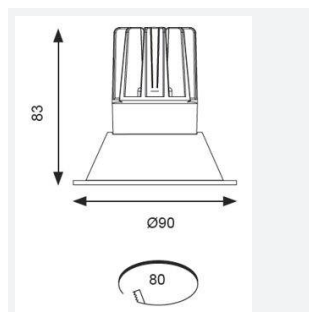

- IP44 (downlight only) compact high performance architectural downlight and gimbal suitable for commercial, hospitality and retail applications
- Die-cast aluminium construction, powder coated and 30° cut-off angle
- Anti-glare design to create visual comfort
- Powered by Tridonic
- 30° tilt angle (gimbal only)
- Mirror finished anodized reflector
- Remote driver with plug and play connection

GENERAL INFORMATION	
Wattage	15W
Lumens Delivered	800lm
Lm/W	55lm/W
Beam Angle	55
CRI	90
CCT	3000K
Input	220-240V
Operating Temp	0°C - 25°C
SDCM	3
UGR	19
Cut-Out Size	80mm
Product Weight without Packaging	0.85 kg

TECHNICAL INFORMATION	
Light Source	LED
Colour / Finish	White
IP Rating	IP44
Class Protection	2
Internal / External	Internal
Surface / Recessed / Suspended	Recessed
Lumen Depreciation	L70 50,000h
Warranty (Years)	5
CE Mark	Yes
Diameter	90 mm
Height	83 mm