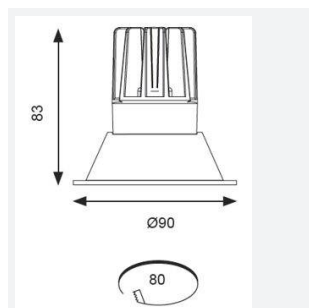

PRODUCT FEATURES

- IP44 (downlight only) compact high performance architectural downlight and gimbal suitable for commercial, hospitality and retail applications
- Die-cast aluminium construction, powder coated and 30° cut-off angle
- Anti-glare design to create visual comfort
- Powered by Tridonic
- 30° tilt angle (gimbal only)
- Mirror finished anodized reflector
- Remote driver with plug and play connection

GENERAL INFORMATION

Wattage	15W
Lumens Delivered	800lm
Lm/W	55lm/W
Beam Angle	55
CRI	90
CCT	3000K
Input	220-240V
Operating Temp	-20°C - 25°C
SDCM	3
UGR	19
Cut-Out Size	80mm
Product Weight without Packaging	5 kg

TECHNICAL INFORMATION

Light Source	LED
Colour / Finish	White
IP Rating	IP44
Class Protection	2
Internal / External	Internal
Surface / Recessed / Suspended	Recessed
Lumen Depreciation	L70 50,000h
Warranty (Years)	5
CE Mark	Yes
Diameter	90 mm
Height	83 mm