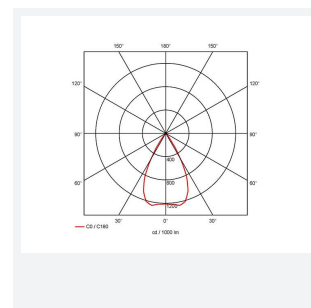

PRODUCT FEATURES

- IP44 (downlight only) compact high performance architectural downlight and gimbal suitable for commercial, hospitality and retail applications
- Die-cast aluminium construction, powder coated and 30° cut-off angle
- Anti-glare design to create visual comfort
- Powered by Tridonic
- 30° tilt angle (gimbal only)
- Mirror finished anodized reflector
- Remote driver with plug and play connection

GENERAL INFORMATION

Wattage	15W
Lumens Delivered	800lm
Lm/W	55lm/W
Beam Angle	55
CRI	90
CCT	3000K
Input	220-240V
Operating Temp	-20°C - 25°C
SDCM	3
UGR	19
Cut-Out Size	80mm
Product Weight without Packaging	5 kg

TECHNICAL INFORMATION

Light Source	LED
Colour / Finish	White
IP Rating	IP44
Class Protection	2
Internal / External	Internal
Surface / Recessed / Suspended	Recessed
Lumen Depreciation	L70 50,000h
Warranty (Years)	5
CE Mark	Yes
Diameter	90 mm
Height	83 mm