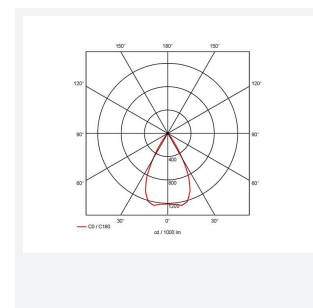

PRODUCT FEATURES

- IP44 (downlight only) compact high performance architectural downlight and gimbal suitable for commercial, hospitality and retail applications
- Die-cast aluminium construction, powder coated and 30° cut-off angle
- Anti-glare design to create visual comfort
- Powered by Tridonic
- 30° tilt angle (gimbal only)
- Mirror finished anodized reflector
- Remote driver with plug and play connection

GENERAL INFORMATION	
Wattage	15W
Lumens Delivered	800lm
Lm/W	55lm/W
Beam Angle	55
CRI	90
CCT	3000K
Input	220/240V
Operating Temp	-20°C - 25°C
SDCM	3
UGR	19
Cut-Out Size	80mm
Product Weight without Packaging	5 kg

TECHNICAL INFORMATION	
Light Source	LED
Colour / Finish	White
IP Rating	IP44
Class Protection	2
Internal / External	Internal
Surface / Recessed / Suspended	Recessed
Lumen Depreciation	L70 50,000h
Warranty (Years)	5
CE Mark	Yes
Diameter	90 mm
Height	83 mm