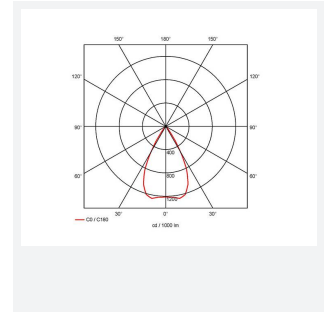

Unity 80

Category	Downlights
Application	Ancillary, Commercial, Education, Hospitality, Residential, Retail
Specification	Architectural

Code: AULED80D/WW/DD4/SM3

- IP44 (downlight only) compact high performance architectural downlight and gimbal suitable for commercial, hospitality and retail applications
- Die-cast aluminium construction, powder coated and 30° cut-off angle
- Anti-glare design to create visual comfort
- Powered by Tridonic
- 30° tilt angle (gimbal only)
- Mirror finished anodized reflector
- Remote driver with plug and play connection

GENERAL INFORMATION	
Wattage	15W
Lumens Delivered	800lm
Lm/W	55lm/W
Beam Angle	55
CRI	90
CCT	3000K
Input	220-240V
Operating Temp	0°C - 25°C
SDCM	3
UGR	19
Cut-Out Size	80mm

TECHNICAL INFORMATION	
Light Source	LED
Colour / Finish	White
IP Rating	IP44
Class Protection	2
Internal / External	Internal
Surface / Recessed / Suspended	Recessed
Lumen Depreciation	L70 50,000h
Warranty (Years)	5
CE Mark	Yes
Diameter	90 mm
Height	83 mm