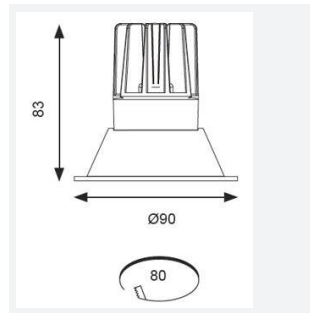

PRODUCT FEATURES

- IP44 (downlight only) compact high performance architectural downlight and gimbal suitable for commercial, hospitality and retail applications
- Die-cast aluminium construction, powder coated and 30° cut-off angle
- Anti-glare design to create visual comfort
- Powered by Tridonic
- 30° tilt angle (gimbal only)
- Mirror finished anodized reflector
- Remote driver with plug and play connection

GENERAL INFORMATION	
Wattage	15W
Lumens Delivered	800lm
Lm/W	55lm/W
Beam Angle	55
CRI	90
CCT	3000K
Input	220/240V
Operating Temp	0°C - 25°C
SDCM	3
UGR	19
Cut-Out Size	80mm
Product Weight without Packaging	0.01 kg

TECHNICAL INFORMATION	
Light Source	LED
Colour / Finish	White
IP Rating	IP44
Class Protection	2
Internal / External	Internal
Surface / Recessed / Suspended	Recessed
Lumen Depreciation	L70 50,000h
Warranty (Years)	5
CE Mark	Yes
Diameter	90 mm
Height	83 mm