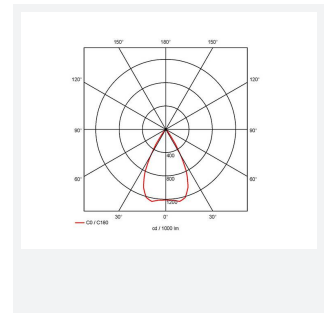

PRODUCT FEATURES

- IP44 (downlight only) compact high performance architectural downlight and gimbal suitable for commercial, hospitality and retail applications
- Die-cast aluminium construction, powder coated and 30° cut-off angle
- Anti-glare design to create visual comfort
- Powered by Tridonic
- 30° tilt angle (gimbal only)
- Mirror finished anodized reflector
- Remote driver with plug and play connection

GENERAL INFORMATION	
Wattage	15W
Lumens Delivered	800lm
Lm/W	55lm/W
Beam Angle	55
CRI	90
CCT	3000K
Input	220/240V
Operating Temp	0°C - 25°C
SDCM	3
UGR	19
Cut-Out Size	80mm
Product Weight without Packaging	0.01 kg

TECHNICAL INFORMATION	
Light Source	LED
Colour / Finish	White
IP Rating	IP44
Class Protection	2
Internal / External	Internal
Surface / Recessed / Suspended	Recessed
Lumen Depreciation	L70 50,000h
Warranty (Years)	5
CE Mark	Yes
Diameter	90 mm
Height	83 mm