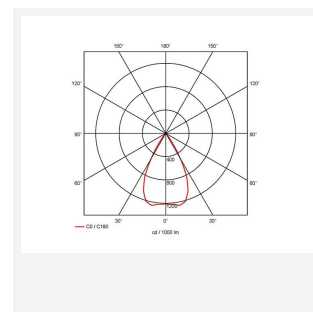

PRODUCT FEATURES

- IP44 (downlight only) compact high performance architectural downlight and gimbal suitable for commercial, hospitality and retail applications
- Die-cast aluminium construction, powder coated and 30° cut-off angle
- Anti-glare design to create visual comfort
- Powered by Tridonic
- 30° tilt angle (gimbal only)
- Mirror finished anodized reflector
- Remote driver with plug and play connection

GENERAL INFORMATION

Wattage	15W
Lumens Delivered	800lm
Lm/W	55lm/W
Beam Angle	55
CRI	90
CCT	3000K
Input	220-240V
Operating Temp	0°C - 25°C
SDCM	3
UGR	19
Cut-Out Size	80mm
Product Weight without Packaging	0.01 kg

TECHNICAL INFORMATION

Light Source	LED
Colour / Finish	White
IP Rating	IP44
Class Protection	2
Internal / External	Internal
Surface / Recessed / Suspended	Recessed
Lumen Depreciation	L70 50,000h
Warranty (Years)	5
CE Mark	Yes
Diameter	90 mm
Height	83 mm