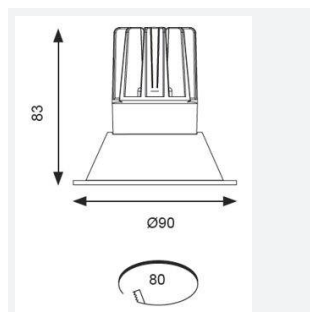

PRODUCT FEATURES

- IP44 (downlight only) compact high performance architectural downlight and gimbal suitable for commercial, hospitality and retail applications
- Die-cast aluminium construction, powder coated and 30° cut-off angle
- Anti-glare design to create visual comfort
- Powered by Tridonic
- 30° tilt angle (gimbal only)
- Mirror finished anodized reflector
- Remote driver with plug and play connection

GENERAL INFORMATION

Wattage	15W
Lumens Delivered	800lm
Lm/W	55lm/W
Beam Angle	55
CRI	90
CCT	3000K
Input	220-240V
Operating Temp	0°C - 25°C
SDCM	3
UGR	19
Cut-Out Size	80mm
Product Weight without Packaging	0.01 kg

TECHNICAL INFORMATION

Light Source	LED
Colour / Finish	White
IP Rating	IP44
Class Protection	2
Internal / External	Internal
Surface / Recessed / Suspended	Recessed
Lumen Depreciation	L70 50,000h
Warranty (Years)	5
CE Mark	Yes
Diameter	90 mm
Height	83 mm