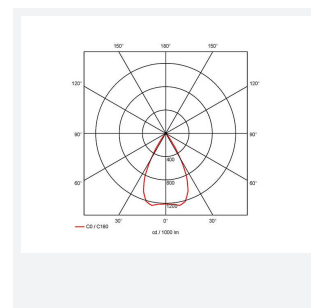

PRODUCT FEATURES

- IP44 (downlight only) compact high performance architectural downlight and gimbal suitable for commercial, hospitality and retail applications
- Die-cast aluminium construction, powder coated and 30° cut-off angle
- Anti-glare design to create visual comfort
- Powered by Tridonic
- 30° tilt angle (gimbal only)
- Mirror finished anodized reflector
- Remote driver with plug and play connection

GENERAL INFORMATION

Wattage	15W
Lumens Delivered	800lm
Lm/W	55lm/W
Beam Angle	55
CRI	90
CCT	3000K
Input	220/240V
Operating Temp	-20°C - 25°C
SDCM	3
UGR	19
Cut-Out Size	80mm
Product Weight without Packaging	0.46 kg

TECHNICAL INFORMATION

Light Source	LED
Colour / Finish	White
IP Rating	IP44
Class Protection	2
Internal / External	Internal
Surface / Recessed / Suspended	Recessed
Lumen Depreciation	L70 50,000h
Warranty (Years)	5
CE Mark	Yes
Diameter	90 mm
Height	83 mm