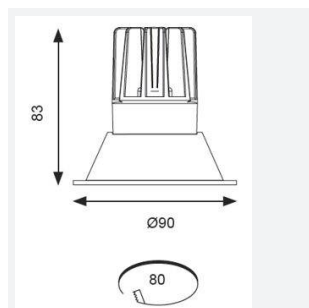

PRODUCT FEATURES

- IP44 (downlight only) compact high performance architectural downlight and gimbal suitable for commercial, hospitality and retail applications
- Die-cast aluminium construction, powder coated and 30° cut-off angle
- Anti-glare design to create visual comfort
- Powered by Tridonic
- 30° tilt angle (gimbal only)
- Mirror finished anodized reflector
- Remote driver with plug and play connection

GENERAL INFORMATION	
Wattage	15W
Lumens Delivered	800lm
Lm/W	55lm/W
Beam Angle	55
CRI	90
CCT	3000K
Input	220-240V
Operating Temp	-20°C - 25°C
SDCM	3
UGR	19
Cut-Out Size	80mm
Product Weight without Packaging	0.46 kg

TECHNICAL INFORMATION	
Light Source	LED
Colour / Finish	White
IP Rating	IP44
Class Protection	2
Internal / External	Internal
Surface / Recessed / Suspended	Recessed
Lumen Depreciation	L70 50,000h
Warranty (Years)	5
CE Mark	Yes
Diameter	90 mm
Height	83 mm