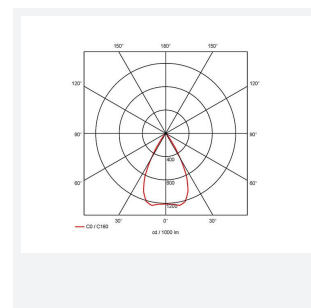

PRODUCT FEATURES

- IP44 (downlight only) compact high performance architectural downlight and gimbal suitable for commercial, hospitality and retail applications
- Die-cast aluminium construction, powder coated and 30° cut-off angle
- Anti-glare design to create visual comfort
- Powered by Tridonic
- 30° tilt angle (gimbal only)
- Mirror finished anodized reflector
- Remote driver with plug and play connection

GENERAL INFORMATION	
Wattage	15W
Lumens Delivered	800lm
Lm/W	55lm/W
Beam Angle	55
CRI	90
CCT	3000K
Input	220-240V
Operating Temp	-20°C - 25°C
SDCM	3
UGR	19
Cut-Out Size	80mm
Product Weight without Packaging	0.46 kg

TECHNICAL INFORMATION	
Light Source	LED
Colour / Finish	White
IP Rating	IP44
Class Protection	2
Internal / External	Internal
Surface / Recessed / Suspended	Recessed
Lumen Depreciation	L70 50,000h
Warranty (Years)	5
CE Mark	Yes
Diameter	90 mm
Height	83 mm