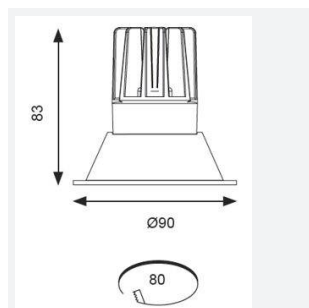

PRODUCT FEATURES

- IP44 (downlight only) compact high performance architectural downlight and gimbal suitable for commercial, hospitality and retail applications
- Die-cast aluminium construction, powder coated and 30° cut-off angle
- Anti-glare design to create visual comfort
- Powered by Tridonic
- 30° tilt angle (gimbal only)
- Mirror finished anodized reflector
- Remote driver with plug and play connection

GENERAL INFORMATION

Wattage	15W
Lumens Delivered	800lm
Lm/W	55lm/W
Beam Angle	55
CRI	90
CCT	3000K
Input	220/240V
Operating Temp	-20°C - 25°C
SDCM	3
UGR	19
Cut-Out Size	80mm
Product Weight without Packaging	0.46 kg

TECHNICAL INFORMATION

Light Source	LED
Colour / Finish	White
IP Rating	IP44
Class Protection	2
Internal / External	Internal
Surface / Recessed / Suspended	Recessed
Lumen Depreciation	L70 50,000h
Warranty (Years)	5
CE Mark	Yes
Diameter	90 mm
Height	83 mm