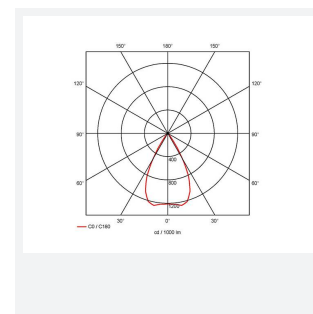

Unity 80

Category	Downlights
Application	Ancillary, Commercial, Education, Hospitality, Residential, Retail
Specification	Architectural

Code: AULED80D/WW/DD3/SM3