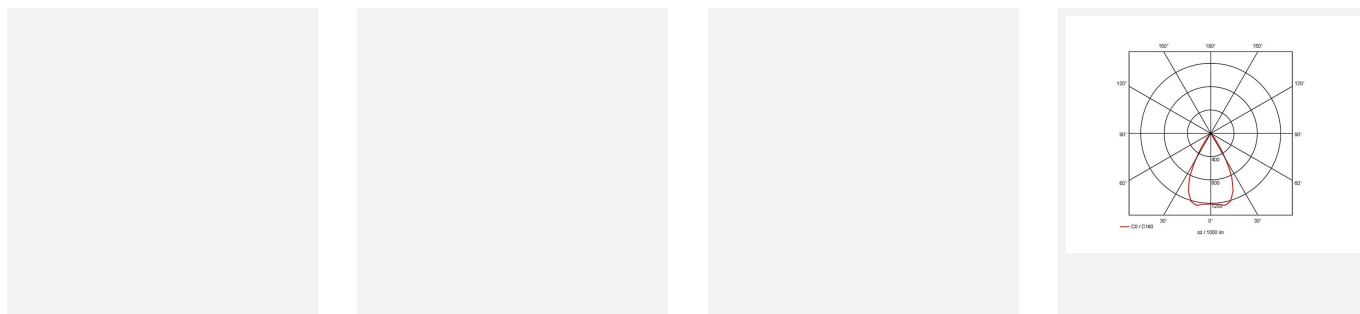

# Unity 80

Unity 80 Downlight Warm White DALI Self-Test  
Code: AULED80D/WW/DD3/SM3

<b>Category</b>	Downlights
<b>Application</b>	Ancillary, Commercial, Education, Hospitality, Residential, Retail
<b>Specification</b>	Architectural

## PRODUCT FEATURES

- IP44 (downlight only) compact high performance architectural downlight and gimbal suitable for commercial, hospitality and retail applications
- Die-cast aluminium construction, powder coated and 30° cut-off angle
- Anti-glare design to create visual comfort
- Powered by Tridonic
- 30° tilt angle (gimbal only)
- Mirror finished anodized reflector
- Remote driver with plug and play connection

GENERAL INFORMATION	
Wattage	15W
Lumens Delivered	800lm
Lm/W	55lm/W
Beam Angle	55
CRI	90
CCT	3000K
Input	220-240V
Operating Temp	0°C - 25°C
SDCM	3
UGR	19
Cut-Out Size	80mm

TECHNICAL INFORMATION	
Light Source	LED
Colour / Finish	White
IP Rating	IP44
Class Protection	2
Internal / External	Internal
Surface / Recessed / Suspended	Recessed
Lumen Depreciation	L70 50,000h
Warranty (Years)	5
CE Mark	Yes
Diameter	90 mm
Height	83 mm