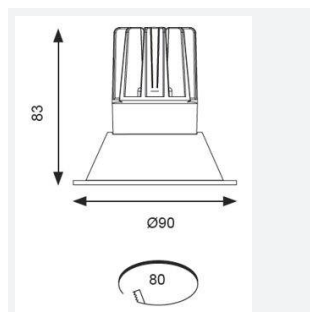

PRODUCT FEATURES

- IP44 (downlight only) compact high performance architectural downlight and gimbal suitable for commercial, hospitality and retail applications
- Die-cast aluminium construction, powder coated and 30° cut-off angle
- Anti-glare design to create visual comfort
- Powered by Tridonic
- 30° tilt angle (gimbal only)
- Mirror finished anodized reflector
- Remote driver with plug and play connection

GENERAL INFORMATION	
Wattage	15W
Lumens Delivered	800lm
Lm/W	55lm/W
Beam Angle	55
CRI	90
CCT	3000K
Input	220-240V
Operating Temp	0°C - 25°C
SDCM	3
UGR	19
Cut-Out Size	80mm
Product Weight without Packaging	5 kg

TECHNICAL INFORMATION	
Light Source	LED
Colour / Finish	White
IP Rating	IP44
Class Protection	2
Internal / External	Internal
Surface / Recessed / Suspended	Recessed
Lumen Depreciation	L70 50,000h
Warranty (Years)	5
CE Mark	Yes
Diameter	90 mm
Height	83 mm