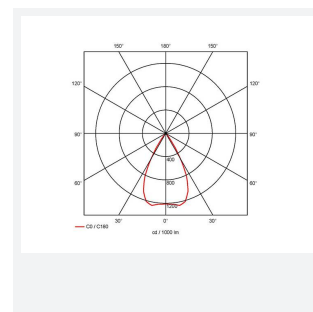

PRODUCT FEATURES

- IP44 (downlight only) compact high performance architectural downlight and gimbal suitable for commercial, hospitality and retail applications
- Die-cast aluminium construction, powder coated and 30° cut-off angle
- Anti-glare design to create visual comfort
- Powered by Tridonic
- 30° tilt angle (gimbal only)
- Mirror finished anodized reflector
- Remote driver with plug and play connection

GENERAL INFORMATION	
Wattage	15W
Lumens Delivered	800lm
Lm/W	55lm/W
Beam Angle	55
CRI	90
CCT	3000K
Input	220/240V
Operating Temp	0°C - 25°C
SDCM	3
UGR	19
Cut-Out Size	80mm
Product Weight without Packaging	5 kg

TECHNICAL INFORMATION	
Light Source	LED
Colour / Finish	White
IP Rating	IP44
Class Protection	2
Internal / External	Internal
Surface / Recessed / Suspended	Recessed
Lumen Depreciation	L70 50,000h
Warranty (Years)	5
CE Mark	Yes
Diameter	90 mm
Height	83 mm