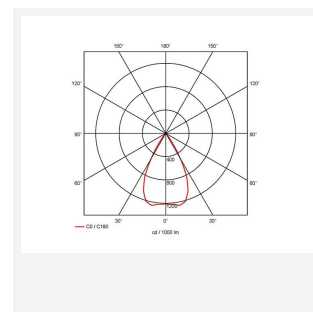

PRODUCT FEATURES

- IP44 (downlight only) compact high performance architectural downlight and gimbal suitable for commercial, hospitality and retail applications
- Die-cast aluminium construction, powder coated and 30° cut-off angle
- Anti-glare design to create visual comfort
- Powered by Tridonic
- 30° tilt angle (gimbal only)
- Mirror finished anodized reflector
- Remote driver with plug and play connection

GENERAL INFORMATION	
Wattage	15W
Lumens Delivered	800lm
Lm/W	55lm/W
Beam Angle	55
CRI	90
CCT	3000K
Input	220-240V
Operating Temp	0°C - 25°C
SDCM	3
UGR	19
Cut-Out Size	80mm
Product Weight without Packaging	5 kg

TECHNICAL INFORMATION	
Light Source	LED
Colour / Finish	White
IP Rating	IP44
Class Protection	2
Internal / External	Internal
Surface / Recessed / Suspended	Recessed
Lumen Depreciation	L70 50,000h
Warranty (Years)	5
CE Mark	Yes
Diameter	90 mm
Height	83 mm