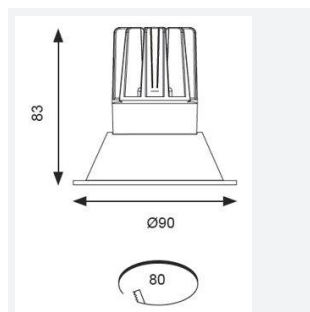

## PRODUCT FEATURES

- IP44 (downlight only) compact high performance architectural downlight and gimbal suitable for commercial, hospitality and retail applications
- Die-cast aluminium construction, powder coated and 30° cut-off angle
- Anti-glare design to create visual comfort
- Powered by Tridonic
- 30° tilt angle (gimbal only)
- Mirror finished anodized reflector
- Remote driver with plug and play connection

GENERAL INFORMATION	
Wattage	15W
Lumens Delivered	800lm
Lm/W	55lm/W
Beam Angle	55
CRI	90
CCT	3000K
Input	220/240V
Operating Temp	0°C - 25°C
SDCM	3
UGR	19
Cut-Out Size	80mm
Product Weight without Packaging	5 kg

TECHNICAL INFORMATION	
Light Source	LED
Colour / Finish	White
IP Rating	IP44
Class Protection	2
Internal / External	Internal
Surface / Recessed / Suspended	Recessed
Lumen Depreciation	L70 50,000h
Warranty (Years)	5
CE Mark	Yes
Diameter	90 mm
Height	83 mm