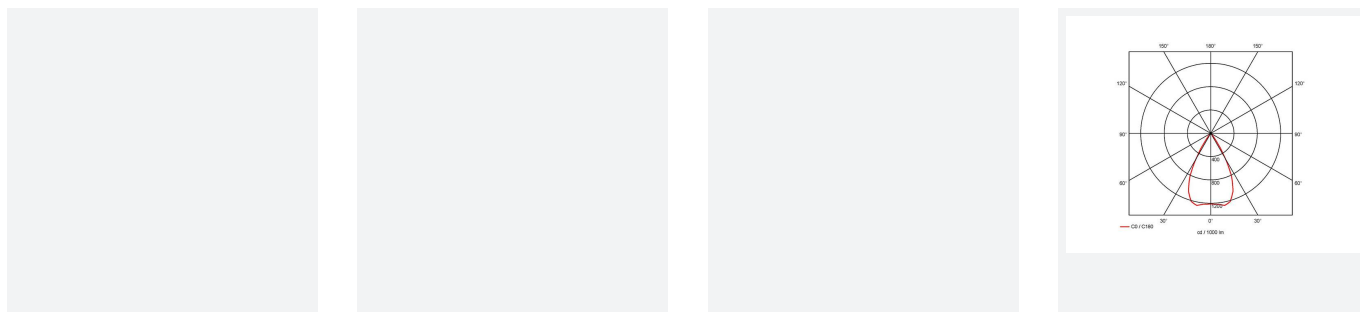

Unity 80

Unity 80 Downlight Warm White DALI DALI-
Code: AULED80D/WW/DD3/DM3

Category	Downlights
Application	Ancillary, Commercial, Education, Hospitality, Residential, Retail
Specification	Architectural

PRODUCT FEATURES

- IP44 (downlight only) compact high performance architectural downlight and gimbal suitable for commercial, hospitality and retail applications
- Die-cast aluminium construction, powder coated and 30° cut-off angle
- Anti-glare design to create visual comfort
- Powered by Tridonic
- 30° tilt angle (gimbal only)
- Mirror finished anodized reflector
- Remote driver with plug and play connection

GENERAL INFORMATION	
Wattage	15W
Lumens Delivered	800lm
Lm/W	55lm/W
Beam Angle	55
CRI	90
CCT	3000K
Input	220/240V
Operating Temp	0°C - 25°C
SDCM	3
UGR	19
Cut-Out Size	80mm

TECHNICAL INFORMATION	
Light Source	LED
Colour / Finish	White
IP Rating	IP44
Class Protection	2
Internal / External	Internal
Surface / Recessed / Suspended	Recessed
Lumen Depreciation	L70 50,000h
Warranty (Years)	5
CE Mark	Yes
Diameter	90 mm
Height	83 mm