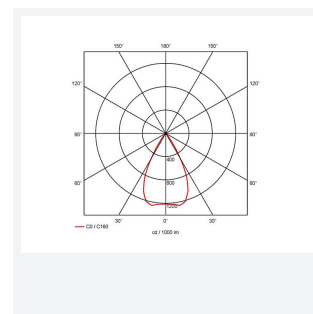

Unity 80

Category	Downlights
Application	Ancillary, Commercial, Education, Hospitality, Residential, Retail
Specification	Architectural

Code: AULED80D/WW/DD3/DM3