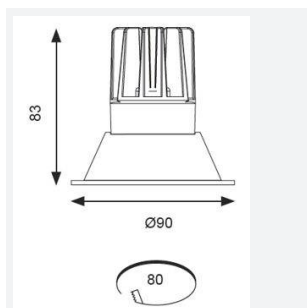

PRODUCT FEATURES

- IP44 (downlight only) compact high performance architectural downlight and gimbal suitable for commercial, hospitality and retail applications
- Die-cast aluminium construction, powder coated and 30° cut-off angle
- Anti-glare design to create visual comfort
- Powered by Tridonic
- 30° tilt angle (gimbal only)
- Mirror finished anodized reflector
- Remote driver with plug and play connection

GENERAL INFORMATION	
Wattage	15W
Lumens Delivered	800lm
Lm/W	55lm/W
Beam Angle	55
CRI	90
CCT	3000K
Input	220/240V
Operating Temp	-20°C - 25°C
SDCM	5
UGR	19
Cut-Out Size	80mm
Product Weight without Packaging	0.01 kg

TECHNICAL INFORMATION	
Light Source	LED
Colour / Finish	White
IP Rating	IP44
Class Protection	2
Internal / External	Internal
Surface / Recessed / Suspended	Recessed
Lumen Depreciation	L70 50,000h
Warranty (Years)	5
CE Mark	Yes
Diameter	90 mm
Height	83 mm