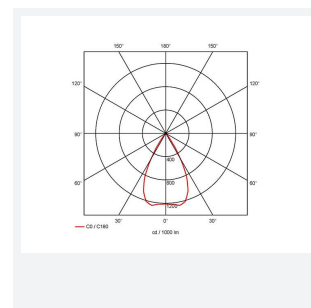

PRODUCT FEATURES

- IP44 (downlight only) compact high performance architectural downlight and gimbal suitable for commercial, hospitality and retail applications
- Die-cast aluminium construction, powder coated and 30° cut-off angle
- Anti-glare design to create visual comfort
- Powered by Tridonic
- 30° tilt angle (gimbal only)
- Mirror finished anodized reflector
- Remote driver with plug and play connection

GENERAL INFORMATION	
Wattage	15W
Lumens Delivered	800lm
Lm/W	55lm/W
Beam Angle	55
CRI	90
CCT	3000K
Input	220/240V
Operating Temp	-20°C - 25°C
SDCM	5
UGR	19
Cut-Out Size	80mm
Product Weight without Packaging	0.01 kg

TECHNICAL INFORMATION	
Light Source	LED
Colour / Finish	White
IP Rating	IP44
Class Protection	2
Internal / External	Internal
Surface / Recessed / Suspended	Recessed
Lumen Depreciation	L70 50,000h
Warranty (Years)	5
CE Mark	Yes
Diameter	90 mm
Height	83 mm