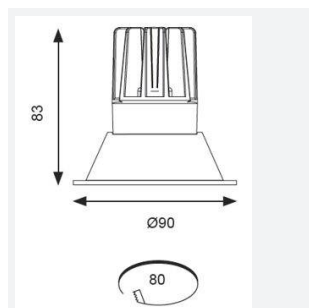

PRODUCT FEATURES

- IP44 (downlight only) compact high performance architectural downlight and gimbal suitable for commercial, hospitality and retail applications
- Die-cast aluminium construction, powder coated and 30° cut-off angle
- Anti-glare design to create visual comfort
- Powered by Tridonic
- 30° tilt angle (gimbal only)
- Mirror finished anodized reflector
- Remote driver with plug and play connection

GENERAL INFORMATION	
Wattage	15W
Lumens Delivered	800lm
Lm/W	55lm/W
Beam Angle	55
CRI	90
CCT	3000K
Input	220-240V
Operating Temp	-20°C - 25°C
SDCM	5
UGR	19
Cut-Out Size	80mm
Product Weight without Packaging	0.01 kg

TECHNICAL INFORMATION	
Light Source	LED
Colour / Finish	White
IP Rating	IP44
Class Protection	2
Internal / External	Internal
Surface / Recessed / Suspended	Recessed
Lumen Depreciation	L70 50,000h
Warranty (Years)	5
CE Mark	Yes
Diameter	90 mm
Height	83 mm