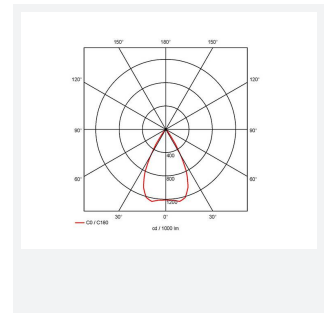

PRODUCT FEATURES

- IP44 (downlight only) compact high performance architectural downlight and gimbal suitable for commercial, hospitality and retail applications
- Die-cast aluminium construction, powder coated and 30° cut-off angle
- Anti-glare design to create visual comfort
- Powered by Tridonic
- 30° tilt angle (gimbal only)
- Mirror finished anodized reflector
- Remote driver with plug and play connection

GENERAL INFORMATION	
Wattage	15W
Lumens Delivered	800lm
Lm/W	55lm/W
Beam Angle	55
CRI	90
CCT	3000K
Input	220-240V
Operating Temp	0°C - 25°C
SDCM	3
UGR	19
Cut-Out Size	80mm
Product Weight without Packaging	0.01 kg

TECHNICAL INFORMATION	
Light Source	LED
Colour / Finish	White
IP Rating	IP44
Class Protection	2
Internal / External	Internal
Surface / Recessed / Suspended	Recessed
Lumen Depreciation	L70 50,000h
Warranty (Years)	5
CE Mark	Yes
Diameter	90 mm
Height	83 mm