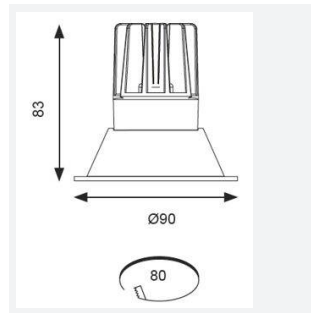

PRODUCT FEATURES

- IP44 (downlight only) compact high performance architectural downlight and gimbal suitable for commercial, hospitality and retail applications
- Die-cast aluminium construction, powder coated and 30° cut-off angle
- Anti-glare design to create visual comfort
- Powered by Tridonic
- 30° tilt angle (gimbal only)
- Mirror finished anodized reflector
- Remote driver with plug and play connection

GENERAL INFORMATION	
Wattage	15W
Lumens Delivered	800lm
Lm/W	55lm/W
Beam Angle	55
CRI	90
CCT	3000K
Input	220-240V
Operating Temp	0°C - 25°C
SDCM	3
UGR	19
Cut-Out Size	80mm
Product Weight without Packaging	0.01 kg

TECHNICAL INFORMATION	
Light Source	LED
Colour / Finish	White
IP Rating	IP44
Class Protection	2
Internal / External	Internal
Surface / Recessed / Suspended	Recessed
Lumen Depreciation	L70 50,000h
Warranty (Years)	5
CE Mark	Yes
Diameter	90 mm
Height	83 mm