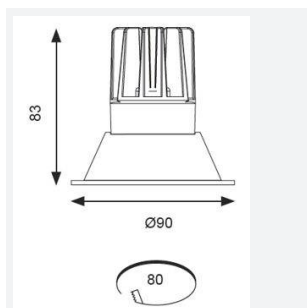

PRODUCT FEATURES

- IP44 (downlight only) compact high performance architectural downlight and gimbal suitable for commercial, hospitality and retail applications
- Die-cast aluminium construction, powder coated and 30° cut-off angle
- Anti-glare design to create visual comfort
- Powered by Tridonic
- 30° tilt angle (gimbal only)
- Mirror finished anodized reflector
- Remote driver with plug and play connection

GENERAL INFORMATION	
Wattage	15W
Lumens Delivered	800lm
Lm/W	55lm/W
Beam Angle	55
CRI	90
CCT	3000K
Input	220/240V
Operating Temp	-20°C - 25°C
SDCM	3
UGR	19
Cut-Out Size	80mm
Product Weight without Packaging	0.505 kg

TECHNICAL INFORMATION	
Light Source	LED
Colour / Finish	White
IP Rating	IP44
Class Protection	2
Internal / External	Internal
Surface / Recessed / Suspended	Recessed
Lumen Depreciation	L70 50,000h
Warranty (Years)	5
CE Mark	Yes
Diameter	90 mm
Height	83 mm