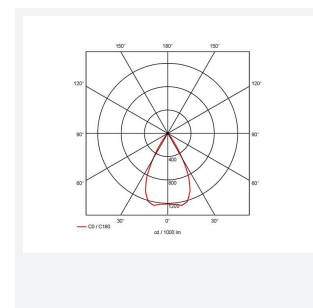

PRODUCT FEATURES

- IP44 (downlight only) compact high performance architectural downlight and gimbal suitable for commercial, hospitality and retail applications
- Die-cast aluminium construction, powder coated and 30° cut-off angle
- Anti-glare design to create visual comfort
- Powered by Tridonic
- 30° tilt angle (gimbal only)
- Mirror finished anodized reflector
- Remote driver with plug and play connection

GENERAL INFORMATION	
Wattage	15W
Lumens Delivered	800lm
Lm/W	55lm/W
Beam Angle	55
CRI	90
CCT	3000K
Input	220-240V
Operating Temp	-20°C - 25°C
SDCM	3
UGR	19
Cut-Out Size	80mm
Product Weight without Packaging	0.505 kg

TECHNICAL INFORMATION	
Light Source	LED
Colour / Finish	White
IP Rating	IP44
Class Protection	2
Internal / External	Internal
Surface / Recessed / Suspended	Recessed
Lumen Depreciation	L70 50,000h
Warranty (Years)	5
CE Mark	Yes
Diameter	90 mm
Height	83 mm