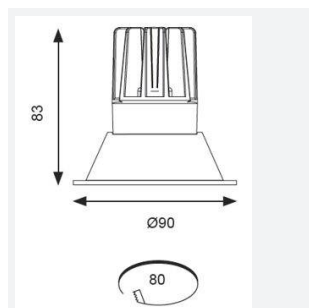

PRODUCT FEATURES

- IP44 (downlight only) compact high performance architectural downlight and gimbal suitable for commercial, hospitality and retail applications
- Die-cast aluminium construction, powder coated and 30° cut-off angle
- Anti-glare design to create visual comfort
- Powered by Tridonic
- 30° tilt angle (gimbal only)
- Mirror finished anodized reflector
- Remote driver with plug and play connection

GENERAL INFORMATION	
Wattage	15W
Lumens Delivered	800lm
Lm/W	55lm/W
Beam Angle	55
CRI	90
CCT	3000K
Input	220-240V
Operating Temp	-20°C - 25°C
SDCM	3
UGR	19
Cut-Out Size	80mm
Product Weight without Packaging	0.505 kg

TECHNICAL INFORMATION	
Light Source	LED
Colour / Finish	White
IP Rating	IP44
Class Protection	2
Internal / External	Internal
Surface / Recessed / Suspended	Recessed
Lumen Depreciation	L70 50,000h
Warranty (Years)	5
CE Mark	Yes
Diameter	90 mm
Height	83 mm