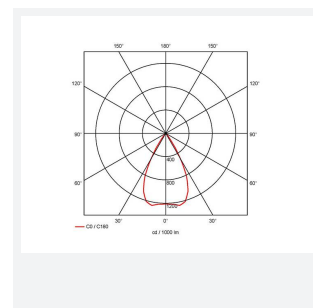

PRODUCT FEATURES

- IP44 (downlight only) compact high performance architectural downlight and gimbal suitable for commercial, hospitality and retail applications
- Die-cast aluminium construction, powder coated and 30° cut-off angle
- Anti-glare design to create visual comfort
- Powered by Tridonic
- 30° tilt angle (gimbal only)
- Mirror finished anodized reflector
- Remote driver with plug and play connection

GENERAL INFORMATION	
Wattage	15W
Lumens Delivered	800lm
Lm/W	55lm/W
Beam Angle	55
CRI	90
CCT	3000K
Input	220/240V
Operating Temp	-20°C - 25°C
SDCM	3
UGR	19
Cut-Out Size	80mm
Product Weight without Packaging	0.505 kg

TECHNICAL INFORMATION	
Light Source	LED
Colour / Finish	White
IP Rating	IP44
Class Protection	2
Internal / External	Internal
Surface / Recessed / Suspended	Recessed
Lumen Depreciation	L70 50,000h
Warranty (Years)	5
CE Mark	Yes
Diameter	90 mm
Height	83 mm