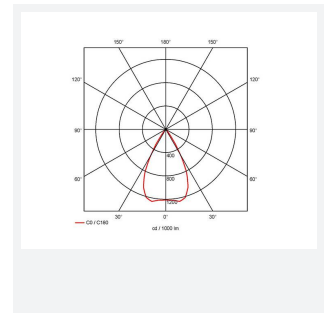

Unity 80

Category	Downlights
Application	Ancillary, Commercial, Education, Hospitality, Residential, Retail
Specification	Architectural

Code: AULED80D/WW/DD1/SM3