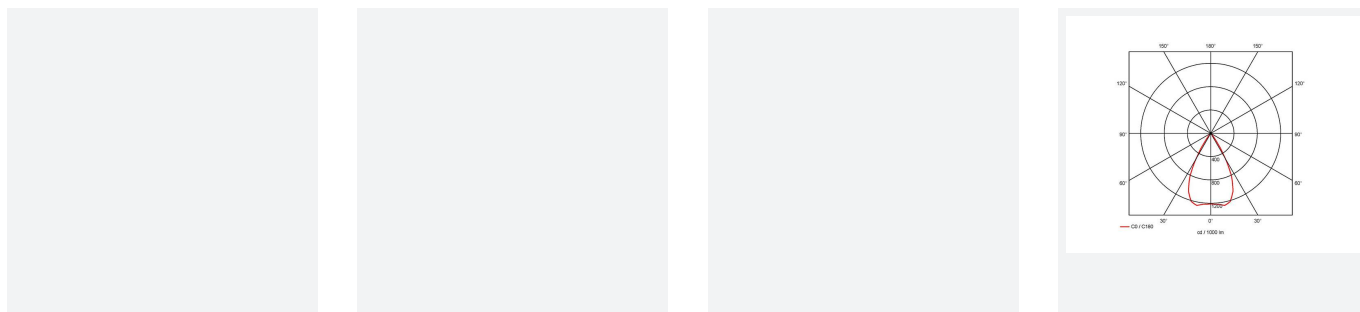

Unity 80

Unity 80 Downlight Warm White Switch Dim Self-Code: AULED80D/WW/DD1/SM3

| | |
|---------------|--|
| Category | Downlights |
| Application | Ancillary, Commercial, Education, Hospitality, Residential, Retail |
| Specification | Architectural |

PRODUCT FEATURES

- IP44 (downlight only) compact high performance architectural downlight and gimbal suitable for commercial, hospitality and retail applications
- Die-cast aluminium construction, powder coated and 30° cut-off angle
- Anti-glare design to create visual comfort
- Powered by Tridonic
- 30° tilt angle (gimbal only)
- Mirror finished anodized reflector
- Remote driver with plug and play connection

| GENERAL INFORMATION | |
|---------------------|------------|
| Wattage | 15W |
| Lumens Delivered | 800lm |
| Lm/W | 55lm/W |
| Beam Angle | 55 |
| CRI | 90 |
| CCT | 3000K |
| Input | 220/240V |
| Operating Temp | 0°C - 25°C |
| SDCM | 3 |
| UGR | 19 |
| Cut-Out Size | 80mm |

| TECHNICAL INFORMATION | |
|--------------------------------|-------------|
| Light Source | LED |
| Colour / Finish | White |
| IP Rating | IP44 |
| Class Protection | 2 |
| Internal / External | Internal |
| Surface / Recessed / Suspended | Recessed |
| Lumen Depreciation | L70 50,000h |
| Warranty (Years) | 5 |
| CE Mark | Yes |
| Diameter | 90 mm |
| Height | 83 mm |