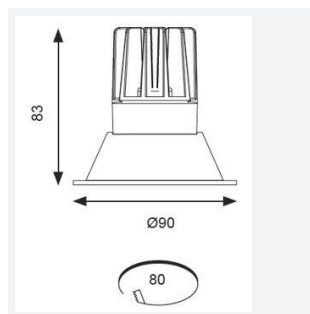

PRODUCT FEATURES

- IP44 (downlight only) compact high performance architectural downlight and gimbal suitable for commercial, hospitality and retail applications
- Die-cast aluminium construction, powder coated and 30° cut-off angle
- Anti-glare design to create visual comfort
- Powered by Tridonic
- 30° tilt angle (gimbal only)
- Mirror finished anodized reflector
- Remote driver with plug and play connection

GENERAL INFORMATION

Wattage	15W
Lumens Delivered	800lm
Lm/W	55lm/W
Beam Angle	55
CRI	90
CCT	3000K
Input	220-240V
Operating Temp	0°C - 25°C
SDCM	3
UGR	19
Cut-Out Size	80mm
Product Weight without Packaging	0.505 kg

TECHNICAL INFORMATION

Light Source	LED
Colour / Finish	White
IP Rating	IP44
Class Protection	2
Internal / External	Internal
Surface / Recessed / Suspended	Recessed
Lumen Depreciation	L70 50,000h
Warranty (Years)	5
CE Mark	Yes
Diameter	90 mm
Height	83 mm