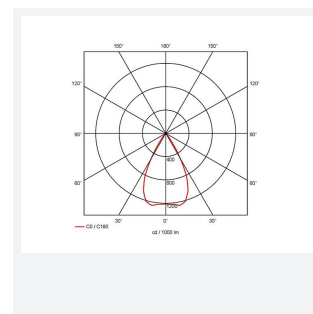

PRODUCT FEATURES

- IP44 (downlight only) compact high performance architectural downlight and gimbal suitable for commercial, hospitality and retail applications
- Die-cast aluminium construction, powder coated and 30° cut-off angle
- Anti-glare design to create visual comfort
- Powered by Tridonic
- 30° tilt angle (gimbal only)
- Mirror finished anodized reflector
- Remote driver with plug and play connection

GENERAL INFORMATION

Wattage	15W
Lumens Delivered	800lm
Lm/W	55lm/W
Beam Angle	55
CRI	90
CCT	3000K
Input	220-240V
Operating Temp	0°C - 25°C
SDCM	3
UGR	19
Cut-Out Size	80mm
Product Weight without Packaging	0.505 kg

TECHNICAL INFORMATION

Light Source	LED
Colour / Finish	White
IP Rating	IP44
Class Protection	2
Internal / External	Internal
Surface / Recessed / Suspended	Recessed
Lumen Depreciation	L70 50,000h
Warranty (Years)	5
CE Mark	Yes
Diameter	90 mm
Height	83 mm