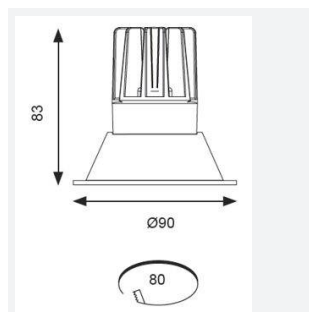

PRODUCT FEATURES

- IP44 (downlight only) compact high performance architectural downlight and gimbal suitable for commercial, hospitality and retail applications
- Die-cast aluminium construction, powder coated and 30° cut-off angle
- Anti-glare design to create visual comfort
- Powered by Tridonic
- 30° tilt angle (gimbal only)
- Mirror finished anodized reflector
- Remote driver with plug and play connection

GENERAL INFORMATION	
Wattage	15W
Lumens Delivered	800lm
Lm/W	55lm/W
Beam Angle	55
CRI	90
CCT	3000K
Input	220/240V
Operating Temp	0°C - 25°C
SDCM	3
UGR	19
Cut-Out Size	80mm
Product Weight without Packaging	0.505 kg

TECHNICAL INFORMATION	
Light Source	LED
Colour / Finish	White
IP Rating	IP44
Class Protection	2
Internal / External	Internal
Surface / Recessed / Suspended	Recessed
Lumen Depreciation	L70 50,000h
Warranty (Years)	5
CE Mark	Yes
Diameter	90 mm
Height	83 mm