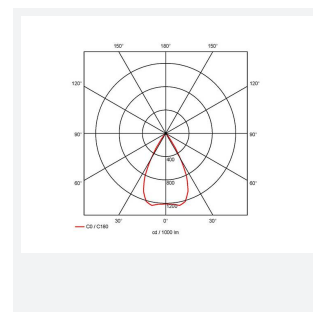

PRODUCT FEATURES

- IP44 (downlight only) compact high performance architectural downlight and gimbal suitable for commercial, hospitality and retail applications
- Die-cast aluminium construction, powder coated and 30° cut-off angle
- Anti-glare design to create visual comfort
- Powered by Tridonic
- 30° tilt angle (gimbal only)
- Mirror finished anodized reflector
- Remote driver with plug and play connection

GENERAL INFORMATION	
Wattage	15W
Lumens Delivered	800lm
Lm/W	55lm/W
Beam Angle	55
CRI	90
CCT	3000K
Input	220/240V
Operating Temp	0°C - 25°C
SDCM	3
UGR	19
Cut-Out Size	80mm
Product Weight without Packaging	0.505 kg

TECHNICAL INFORMATION	
Light Source	LED
Colour / Finish	White
IP Rating	IP44
Class Protection	2
Internal / External	Internal
Surface / Recessed / Suspended	Recessed
Lumen Depreciation	L70 50,000h
Warranty (Years)	5
CE Mark	Yes
Diameter	90 mm
Height	83 mm