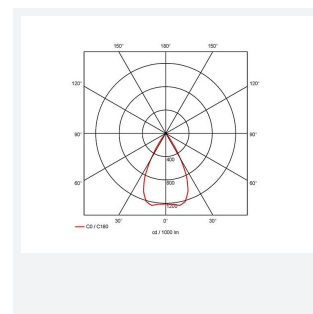

Unity 80

Category	Downlights
Application	Ancillary, Commercial, Education, Hospitality, Residential, Retail
Specification	Architectural

Code: AULED80D/WW/DD1/DM3