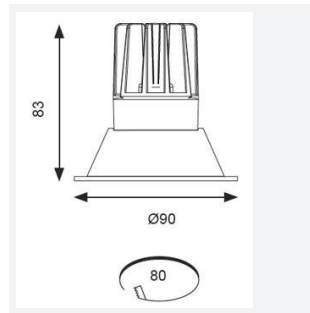

PRODUCT FEATURES

- IP44 (downlight only) compact high performance architectural downlight and gimbal suitable for commercial, hospitality and retail applications
- Die-cast aluminium construction, powder coated and 30° cut-off angle
- Anti-glare design to create visual comfort
- Powered by Tridonic
- 30° tilt angle (gimbal only)
- Mirror finished anodized reflector
- Remote driver with plug and play connection

GENERAL INFORMATION	
Wattage	15W
Lumens Delivered	1200lm
Lm/W	77lm/W
Beam Angle	55
CRI	90
CCT	4000K
Input	220/240V
Operating Temp	0°C - 25°C
SDCM	3
UGR	19
Cut-Out Size	80mm
Product Weight without Packaging	0.98 kg

TECHNICAL INFORMATION	
Light Source	LED
Colour / Finish	White
IP Rating	IP44
Class Protection	2
Internal / External	Internal
Surface / Recessed / Suspended	Recessed
Lumen Depreciation	L70 50,000h
Warranty (Years)	5
CE Mark	Yes
Diameter	90 mm
Height	83 mm