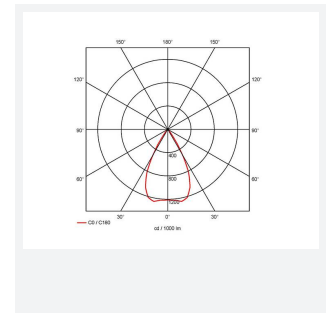

PRODUCT FEATURES

- IP44 (downlight only) compact high performance architectural downlight and gimbal suitable for commercial, hospitality and retail applications
- Die-cast aluminium construction, powder coated and 30° cut-off angle
- Anti-glare design to create visual comfort
- Powered by Tridonic
- 30° tilt angle (gimbal only)
- Mirror finished anodized reflector
- Remote driver with plug and play connection

GENERAL INFORMATION	
Wattage	15W
Lumens Delivered	1200lm
Lm/W	77lm/W
Beam Angle	55
CRI	90
CCT	4000K
Input	220/240V
Operating Temp	0°C - 25°C
SDCM	3
UGR	19
Cut-Out Size	80mm
Product Weight without Packaging	0.98 kg

TECHNICAL INFORMATION	
Light Source	LED
Colour / Finish	White
IP Rating	IP44
Class Protection	2
Internal / External	Internal
Surface / Recessed / Suspended	Recessed
Lumen Depreciation	L70 50,000h
Warranty (Years)	5
CE Mark	Yes
Diameter	90 mm
Height	83 mm