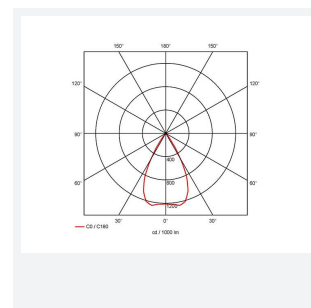

PRODUCT FEATURES

- IP44 (downlight only) compact high performance architectural downlight and gimbal suitable for commercial, hospitality and retail applications
- Die-cast aluminium construction, powder coated and 30° cut-off angle
- Anti-glare design to create visual comfort
- Powered by Tridonic
- 30° tilt angle (gimbal only)
- Mirror finished anodized reflector
- Remote driver with plug and play connection

GENERAL INFORMATION

Wattage	15W
Lumens Delivered	1200lm
Lm/W	77lm/W
Beam Angle	55
CRI	90
CCT	4000K
Input	220/240V
Operating Temp	-20°C - 25°C
SDCM	3
UGR	19
Cut-Out Size	80mm
Product Weight without Packaging	0.36 kg

TECHNICAL INFORMATION

Light Source	LED
Colour / Finish	White
IP Rating	IP44
Class Protection	2
Internal / External	Internal
Surface / Recessed / Suspended	Recessed
Lumen Depreciation	L70 50,000h
Warranty (Years)	5
CE Mark	Yes
Diameter	90 mm
Height	83 mm