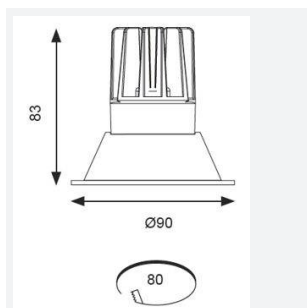

PRODUCT FEATURES

- IP44 (downlight only) compact high performance architectural downlight and gimbal suitable for commercial, hospitality and retail applications
- Die-cast aluminium construction, powder coated and 30° cut-off angle
- Anti-glare design to create visual comfort
- Powered by Tridonic
- 30° tilt angle (gimbal only)
- Mirror finished anodized reflector
- Remote driver with plug and play connection

GENERAL INFORMATION

Wattage	15W
Lumens Delivered	1200lm
Lm/W	77lm/W
Beam Angle	55
CRI	90
CCT	4000K
Input	220/240V
Operating Temp	-20°C - 25°C
SDCM	3
UGR	19
Cut-Out Size	80mm
Product Weight without Packaging	0.36 kg

TECHNICAL INFORMATION

Light Source	LED
Colour / Finish	White
IP Rating	IP44
Class Protection	2
Internal / External	Internal
Surface / Recessed / Suspended	Recessed
Lumen Depreciation	L70 50,000h
Warranty (Years)	5
CE Mark	Yes
Diameter	90 mm
Height	83 mm