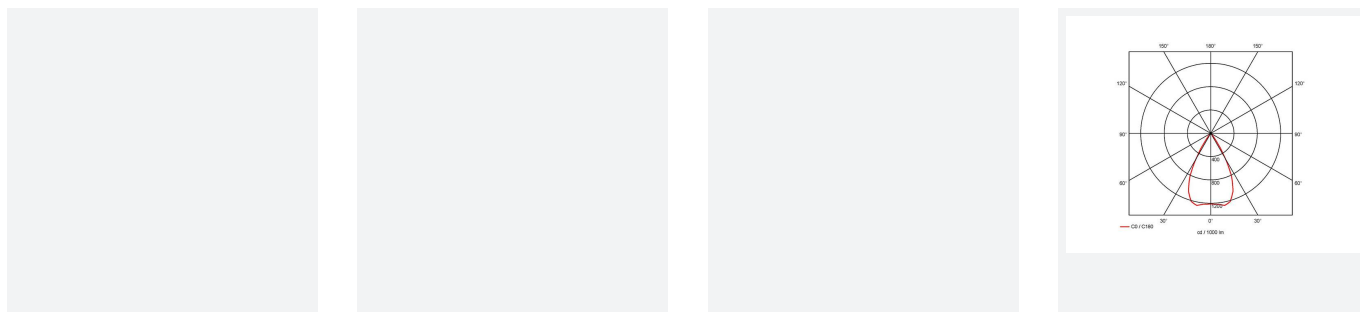

Unity 80

Unity 80 Downlight Cool White OCTO Smart
Code: AULED80D/OCTO/SM3

Category	Downlights
Application	Ancillary, Commercial, Education, Hospitality, Residential, Retail
Specification	Architectural

PRODUCT FEATURES

- IP44 (downlight only) compact high performance architectural downlight and gimbal suitable for commercial, hospitality and retail applications
- Die-cast aluminium construction, powder coated and 30° cut-off angle
- Anti-glare design to create visual comfort
- Powered by Tridonic
- 30° tilt angle (gimbal only)
- Mirror finished anodized reflector
- Remote driver with plug and play connection

GENERAL INFORMATION	
Wattage	15W
Lumens Delivered	1200lm
Lm/W	77lm/W
Beam Angle	55
CRI	90
CCT	4000K
Input	220/240V
Operating Temp	0°C - 25°C
SDCM	3
UGR	19
Cut-Out Size	80mm

TECHNICAL INFORMATION	
Light Source	LED
Colour / Finish	White
IP Rating	IP44
Class Protection	2
Internal / External	Internal
Surface / Recessed / Suspended	Recessed
Lumen Depreciation	L70 50,000h
Warranty (Years)	5
CE Mark	Yes
Diameter	90 mm
Height	83 mm