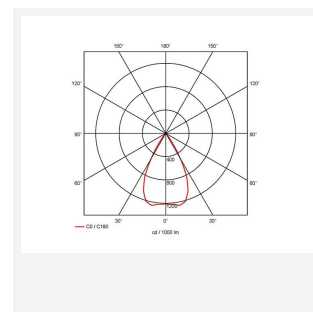

PRODUCT FEATURES

- IP44 (downlight only) compact high performance architectural downlight and gimbal suitable for commercial, hospitality and retail applications
- Die-cast aluminium construction, powder coated and 30° cut-off angle
- Anti-glare design to create visual comfort
- Powered by Tridonic
- 30° tilt angle (gimbal only)
- Mirror finished anodized reflector
- Remote driver with plug and play connection

GENERAL INFORMATION	
Wattage	15W
Lumens Delivered	1200lm
Lm/W	77lm/W
Beam Angle	55
CRI	90
CCT	4000K
Input	220/240V
Operating Temp	0°C - 25°C
SDCM	3
UGR	19
Cut-Out Size	80mm
Product Weight without Packaging	0.01 kg

TECHNICAL INFORMATION	
Light Source	LED
Colour / Finish	White
IP Rating	IP44
Class Protection	2
Internal / External	Internal
Surface / Recessed / Suspended	Recessed
Lumen Depreciation	L70 50,000h
Warranty (Years)	5
CE Mark	Yes
Diameter	90 mm
Height	83 mm