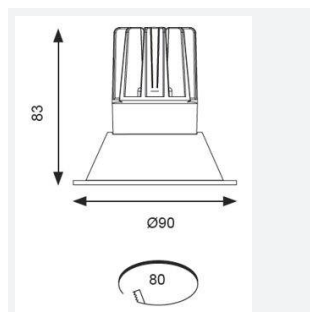

PRODUCT FEATURES

- IP44 (downlight only) compact high performance architectural downlight and gimbal suitable for commercial, hospitality and retail applications
- Die-cast aluminium construction, powder coated and 30° cut-off angle
- Anti-glare design to create visual comfort
- Powered by Tridonic
- 30° tilt angle (gimbal only)
- Mirror finished anodized reflector
- Remote driver with plug and play connection

GENERAL INFORMATION	
Wattage	15W
Lumens Delivered	1200lm
Lm/W	77lm/W
Beam Angle	55
CRI	90
CCT	4000K
Input	220/240V
Operating Temp	0°C - 25°C
SDCM	3
UGR	19
Cut-Out Size	80mm
Product Weight without Packaging	0.01 kg

TECHNICAL INFORMATION	
Light Source	LED
Colour / Finish	White
IP Rating	IP44
Class Protection	2
Internal / External	Internal
Surface / Recessed / Suspended	Recessed
Lumen Depreciation	L70 50,000h
Warranty (Years)	5
CE Mark	Yes
Diameter	90 mm
Height	83 mm