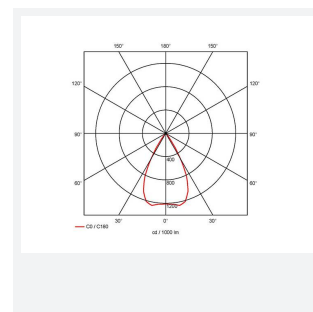

Unity 80

Category	Downlights
Application	Ancillary, Commercial, Education, Hospitality, Residential, Retail
Specification	Architectural

Code: AULED80D/OCTO/DM3