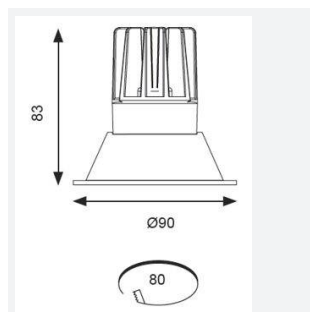

## PRODUCT FEATURES

- IP44 (downlight only) compact high performance architectural downlight and gimbal suitable for commercial, hospitality and retail applications
- Die-cast aluminium construction, powder coated and 30° cut-off angle
- Anti-glare design to create visual comfort
- Powered by Tridonic
- 30° tilt angle (gimbal only)
- Mirror finished anodized reflector
- Remote driver with plug and play connection

GENERAL INFORMATION	
Wattage	15W
Lumens Delivered	1200lm
Lm/W	77lm/W
Beam Angle	55
CRI	90
CCT	4000K
Input	220/240V
Operating Temp	0°C - 25°C
SDCM	3
UGR	19
Cut-Out Size	80mm
Product Weight without Packaging	0.81 kg

TECHNICAL INFORMATION	
Light Source	LED
Colour / Finish	White
IP Rating	IP44
Class Protection	2
Internal / External	Internal
Surface / Recessed / Suspended	Recessed
Lumen Depreciation	L70 50,000h
Warranty (Years)	5
CE Mark	Yes
Diameter	90 mm
Height	83 mm