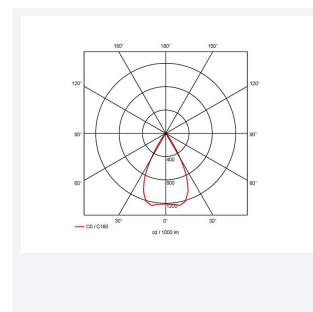

PRODUCT FEATURES

- IP44 (downlight only) compact high performance architectural downlight and gimbal suitable for commercial, hospitality and retail applications
- Die-cast aluminium construction, powder coated and 30° cut-off angle
- Anti-glare design to create visual comfort
- Powered by Tridonic
- 30° tilt angle (gimbal only)
- Mirror finished anodized reflector
- Remote driver with plug and play connection

GENERAL INFORMATION	
Wattage	15W
Lumens Delivered	1200lm
Lm/W	77lm/W
Beam Angle	55
CRI	90
CCT	4000K
Input	220/240V
Operating Temp	0°C - 25°C
SDCM	3
UGR	19
Cut-Out Size	80mm
Product Weight without Packaging	0.81 kg

TECHNICAL INFORMATION	
Light Source	LED
Colour / Finish	White
IP Rating	IP44
Class Protection	2
Internal / External	Internal
Surface / Recessed / Suspended	Recessed
Lumen Depreciation	L70 50,000h
Warranty (Years)	5
CE Mark	Yes
Diameter	90 mm
Height	83 mm