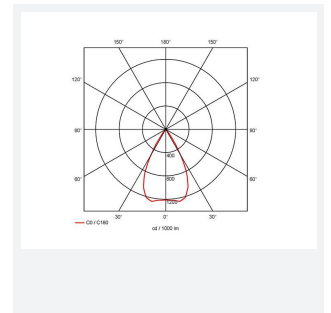

PRODUCT FEATURES

- IP44 (downlight only) compact high performance architectural downlight and gimbal suitable for commercial, hospitality and retail applications
- Die-cast aluminium construction, powder coated and 30° cut-off angle
- Anti-glare design to create visual comfort
- Powered by Tridonic
- 30° tilt angle (gimbal only)
- Mirror finished anodized reflector
- Remote driver with plug and play connection

GENERAL INFORMATION	
Wattage	15W
Lumens Delivered	1200lm
Lm/W	77lm/W
Beam Angle	55
CRI	90
CCT	4000K
Input	220/240V
Operating Temp	0°C - 25°C
SDCM	3
UGR	19
Cut-Out Size	80mm
Product Weight without Packaging	0 kg

TECHNICAL INFORMATION	
Light Source	LED
Colour / Finish	White
IP Rating	IP44
Class Protection	2
Internal / External	Internal
Surface / Recessed / Suspended	Recessed
Lumen Depreciation	L70 50,000h
Warranty (Years)	5
CE Mark	Yes
Diameter	90 mm
Height	83 mm