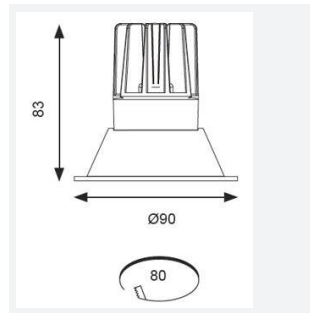

PRODUCT FEATURES

- IP44 (downlight only) compact high performance architectural downlight and gimbal suitable for commercial, hospitality and retail applications
- Die-cast aluminium construction, powder coated and 30° cut-off angle
- Anti-glare design to create visual comfort
- Powered by Tridonic
- 30° tilt angle (gimbal only)
- Mirror finished anodized reflector
- Remote driver with plug and play connection

GENERAL INFORMATION	
Wattage	15W
Lumens Delivered	1200lm
Lm/W	77lm/W
Beam Angle	55
CRI	90
CCT	4000K
Input	220/240V
Operating Temp	0°C - 25°C
SDCM	3
UGR	19
Cut-Out Size	80mm
Product Weight without Packaging	0 kg

TECHNICAL INFORMATION	
Light Source	LED
Colour / Finish	White
IP Rating	IP44
Class Protection	2
Internal / External	Internal
Surface / Recessed / Suspended	Recessed
Lumen Depreciation	L70 50,000h
Warranty (Years)	5
CE Mark	Yes
Diameter	90 mm
Height	83 mm