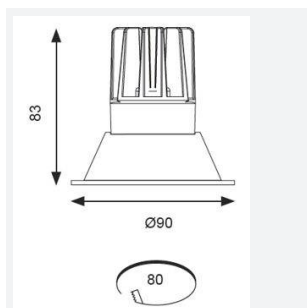

PRODUCT FEATURES

- IP44 (downlight only) compact high performance architectural downlight and gimbal suitable for commercial, hospitality and retail applications
- Die-cast aluminium construction, powder coated and 30° cut-off angle
- Anti-glare design to create visual comfort
- Powered by Tridonic
- 30° tilt angle (gimbal only)
- Mirror finished anodized reflector
- Remote driver with plug and play connection

GENERAL INFORMATION	
Wattage	15W
Lumens Delivered	1200lm
Lm/W	77lm/W
Beam Angle	55
CRI	90
CCT	4000K
Input	220-240V
Operating Temp	-20°C - 25°C
SDCM	3
UGR	19
Cut-Out Size	80mm
Product Weight without Packaging	0.505 kg

TECHNICAL INFORMATION	
Light Source	LED
Colour / Finish	White
IP Rating	IP44
Class Protection	2
Internal / External	Internal
Surface / Recessed / Suspended	Recessed
Lumen Depreciation	L70 50,000h
Warranty (Years)	5
CE Mark	Yes
Diameter	90 mm
Height	83 mm