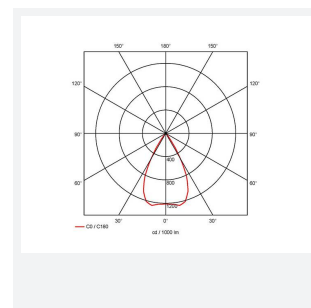

PRODUCT FEATURES

- IP44 (downlight only) compact high performance architectural downlight and gimbal suitable for commercial, hospitality and retail applications
- Die-cast aluminium construction, powder coated and 30° cut-off angle
- Anti-glare design to create visual comfort
- Powered by Tridonic
- 30° tilt angle (gimbal only)
- Mirror finished anodized reflector
- Remote driver with plug and play connection

GENERAL INFORMATION	
Wattage	15W
Lumens Delivered	1200lm
Lm/W	77lm/W
Beam Angle	55
CRI	90
CCT	4000K
Input	220-240V
Operating Temp	-20°C - 25°C
SDCM	3
UGR	19
Cut-Out Size	80mm
Product Weight without Packaging	0.505 kg

TECHNICAL INFORMATION	
Light Source	LED
Colour / Finish	White
IP Rating	IP44
Class Protection	2
Internal / External	Internal
Surface / Recessed / Suspended	Recessed
Lumen Depreciation	L70 50,000h
Warranty (Years)	5
CE Mark	Yes
Diameter	90 mm
Height	83 mm