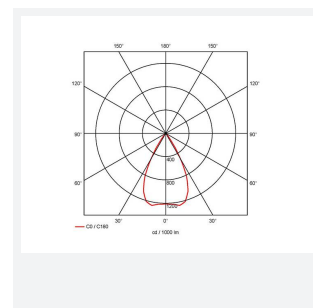

PRODUCT FEATURES

- IP44 (downlight only) compact high performance architectural downlight and gimbal suitable for commercial, hospitality and retail applications
- Die-cast aluminium construction, powder coated and 30° cut-off angle
- Anti-glare design to create visual comfort
- Powered by Tridonic
- 30° tilt angle (gimbal only)
- Mirror finished anodized reflector
- Remote driver with plug and play connection

GENERAL INFORMATION	
Wattage	15W
Lumens Delivered	1200lm
Lm/W	77lm/W
Beam Angle	55
CRI	90
CCT	4000K
Input	220/240V
Operating Temp	-20°C - 25°C
SDCM	3
UGR	19
Cut-Out Size	80mm
Product Weight without Packaging	0.505 kg

TECHNICAL INFORMATION	
Light Source	LED
Colour / Finish	White
IP Rating	IP44
Class Protection	2
Internal / External	Internal
Surface / Recessed / Suspended	Recessed
Lumen Depreciation	L70 50,000h
Warranty (Years)	5
CE Mark	Yes
Diameter	90 mm
Height	83 mm