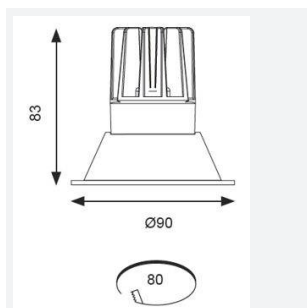

PRODUCT FEATURES

- IP44 (downlight only) compact high performance architectural downlight and gimbal suitable for commercial, hospitality and retail applications
- Die-cast aluminium construction, powder coated and 30° cut-off angle
- Anti-glare design to create visual comfort
- Powered by Tridonic
- 30° tilt angle (gimbal only)
- Mirror finished anodized reflector
- Remote driver with plug and play connection

GENERAL INFORMATION	
Wattage	15W
Lumens Delivered	1200lm
Lm/W	77lm/W
Beam Angle	55
CRI	90
CCT	4000K
Input	220/240V
Operating Temp	-20°C - 25°C
SDCM	3
UGR	19
Cut-Out Size	80mm
Product Weight without Packaging	0.505 kg

TECHNICAL INFORMATION	
Light Source	LED
Colour / Finish	White
IP Rating	IP44
Class Protection	2
Internal / External	Internal
Surface / Recessed / Suspended	Recessed
Lumen Depreciation	L70 50,000h
Warranty (Years)	5
CE Mark	Yes
Diameter	90 mm
Height	83 mm