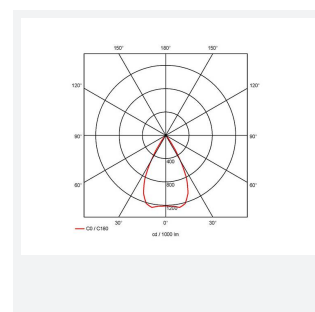

Unity 80

Category	Downlights
Application	Ancillary, Commercial, Education, Hospitality, Residential, Retail
Specification	Architectural

Code: AULED80D/DD4/SM3