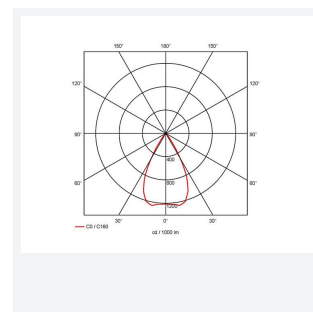

PRODUCT FEATURES

- IP44 (downlight only) compact high performance architectural downlight and gimbal suitable for commercial, hospitality and retail applications
- Die-cast aluminium construction, powder coated and 30° cut-off angle
- Anti-glare design to create visual comfort
- Powered by Tridonic
- 30° tilt angle (gimbal only)
- Mirror finished anodized reflector
- Remote driver with plug and play connection

GENERAL INFORMATION

Wattage	15W
Lumens Delivered	1200lm
Lm/W	77lm/W
Beam Angle	55
CRI	90
CCT	4000K
Input	220-240V
Operating Temp	0°C - 25°C
SDCM	3
UGR	19
Cut-Out Size	80mm
Product Weight without Packaging	0.01 kg

TECHNICAL INFORMATION

Light Source	LED
Colour / Finish	White
IP Rating	IP44
Class Protection	2
Internal / External	Internal
Surface / Recessed / Suspended	Recessed
Lumen Depreciation	L70 50,000h
Warranty (Years)	5
CE Mark	Yes
Diameter	90 mm
Height	83 mm