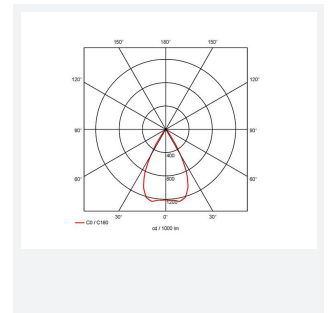

PRODUCT FEATURES

- IP44 (downlight only) compact high performance architectural downlight and gimbal suitable for commercial, hospitality and retail applications
- Die-cast aluminium construction, powder coated and 30° cut-off angle
- Anti-glare design to create visual comfort
- Powered by Tridonic
- 30° tilt angle (gimbal only)
- Mirror finished anodized reflector
- Remote driver with plug and play connection

GENERAL INFORMATION	
Wattage	15W
Lumens Delivered	1200lm
Lm/W	77lm/W
Beam Angle	55
CRI	90
CCT	4000K
Input	220/240V
Operating Temp	0°C - 25°C
SDCM	3
UGR	19
Cut-Out Size	80mm
Product Weight without Packaging	0.01 kg

TECHNICAL INFORMATION	
Light Source	LED
Colour / Finish	White
IP Rating	IP44
Class Protection	2
Internal / External	Internal
Surface / Recessed / Suspended	Recessed
Lumen Depreciation	L70 50,000h
Warranty (Years)	5
CE Mark	Yes
Diameter	90 mm
Height	83 mm