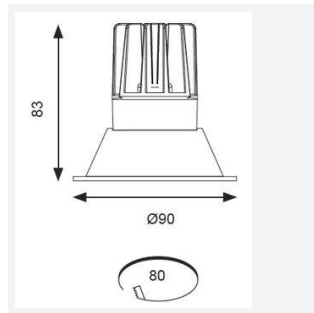

PRODUCT FEATURES

- IP44 (downlight only) compact high performance architectural downlight and gimbal suitable for commercial, hospitality and retail applications
- Die-cast aluminium construction, powder coated and 30° cut-off angle
- Anti-glare design to create visual comfort
- Powered by Tridonic
- 30° tilt angle (gimbal only)
- Mirror finished anodized reflector
- Remote driver with plug and play connection

GENERAL INFORMATION	
Wattage	15W
Lumens Delivered	1200lm
Lm/W	77lm/W
Beam Angle	55
CRI	90
CCT	4000K
Input	220/240V
Operating Temp	0°C - 25°C
SDCM	3
UGR	19
Cut-Out Size	80mm
Product Weight without Packaging	0.01 kg

TECHNICAL INFORMATION	
Light Source	LED
Colour / Finish	White
IP Rating	IP44
Class Protection	2
Internal / External	Internal
Surface / Recessed / Suspended	Recessed
Lumen Depreciation	L70 50,000h
Warranty (Years)	5
CE Mark	Yes
Diameter	90 mm
Height	83 mm