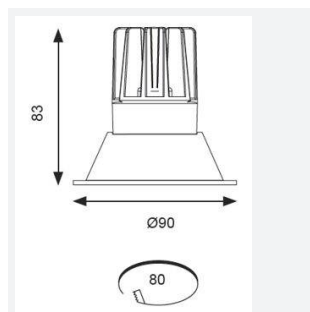

## PRODUCT FEATURES

- IP44 (downlight only) compact high performance architectural downlight and gimbal suitable for commercial, hospitality and retail applications
- Die-cast aluminium construction, powder coated and 30° cut-off angle
- Anti-glare design to create visual comfort
- Powered by Tridonic
- 30° tilt angle (gimbal only)
- Mirror finished anodized reflector
- Remote driver with plug and play connection

### GENERAL INFORMATION

Wattage	15W
Lumens Delivered	1200lm
Lm/W	77lm/W
Beam Angle	55
CRI	90
CCT	4000K
Input	220-240V
Operating Temp	0°C - 25°C
SDCM	3
UGR	19
Cut-Out Size	80mm
Product Weight without Packaging	0.01 kg

### TECHNICAL INFORMATION

Light Source	LED
Colour / Finish	White
IP Rating	IP44
Class Protection	2
Internal / External	Internal
Surface / Recessed / Suspended	Recessed
Lumen Depreciation	L70 50,000h
Warranty (Years)	5
CE Mark	Yes
Diameter	90 mm
Height	83 mm