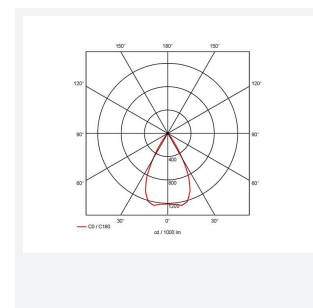

PRODUCT FEATURES

- IP44 (downlight only) compact high performance architectural downlight and gimbal suitable for commercial, hospitality and retail applications
- Die-cast aluminium construction, powder coated and 30° cut-off angle
- Anti-glare design to create visual comfort
- Powered by Tridonic
- 30° tilt angle (gimbal only)
- Mirror finished anodized reflector
- Remote driver with plug and play connection

GENERAL INFORMATION	
Wattage	15W
Lumens Delivered	1200lm
Lm/W	77lm/W
Beam Angle	55
CRI	90
CCT	4000K
Input	220/240V
Operating Temp	-20°C - 25°C
SDCM	3
UGR	19
Cut-Out Size	80mm
Product Weight without Packaging	0.518 kg

TECHNICAL INFORMATION	
Light Source	LED
Colour / Finish	White
IP Rating	IP44
Class Protection	2
Internal / External	Internal
Surface / Recessed / Suspended	Recessed
Lumen Depreciation	L70 50,000h
Warranty (Years)	5
CE Mark	Yes
Diameter	90 mm
Height	83 mm