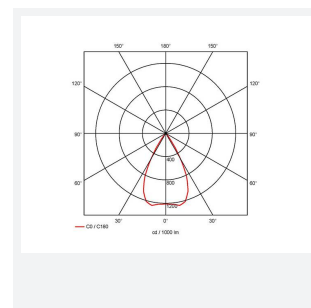

PRODUCT FEATURES

- IP44 (downlight only) compact high performance architectural downlight and gimbal suitable for commercial, hospitality and retail applications
- Die-cast aluminium construction, powder coated and 30° cut-off angle
- Anti-glare design to create visual comfort
- Powered by Tridonic
- 30° tilt angle (gimbal only)
- Mirror finished anodized reflector
- Remote driver with plug and play connection

GENERAL INFORMATION	
Wattage	15W
Lumens Delivered	1200lm
Lm/W	77lm/W
Beam Angle	55
CRI	90
CCT	4000K
Input	220-240V
Operating Temp	-20°C - 25°C
SDCM	3
UGR	19
Cut-Out Size	80mm
Product Weight without Packaging	0.518 kg

TECHNICAL INFORMATION	
Light Source	LED
Colour / Finish	White
IP Rating	IP44
Class Protection	2
Internal / External	Internal
Surface / Recessed / Suspended	Recessed
Lumen Depreciation	L70 50,000h
Warranty (Years)	5
CE Mark	Yes
Diameter	90 mm
Height	83 mm