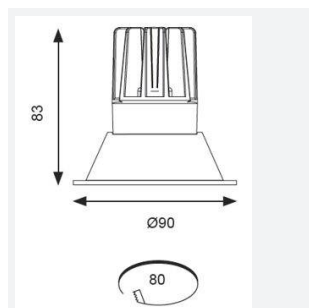

PRODUCT FEATURES

- IP44 (downlight only) compact high performance architectural downlight and gimbal suitable for commercial, hospitality and retail applications
- Die-cast aluminium construction, powder coated and 30° cut-off angle
- Anti-glare design to create visual comfort
- Powered by Tridonic
- 30° tilt angle (gimbal only)
- Mirror finished anodized reflector
- Remote driver with plug and play connection

GENERAL INFORMATION	
Wattage	15W
Lumens Delivered	1200lm
Lm/W	77lm/W
Beam Angle	55
CRI	90
CCT	4000K
Input	220/240V
Operating Temp	-20°C - 25°C
SDCM	3
UGR	19
Cut-Out Size	80mm
Product Weight without Packaging	0.518 kg

TECHNICAL INFORMATION	
Light Source	LED
Colour / Finish	White
IP Rating	IP44
Class Protection	2
Internal / External	Internal
Surface / Recessed / Suspended	Recessed
Lumen Depreciation	L70 50,000h
Warranty (Years)	5
CE Mark	Yes
Diameter	90 mm
Height	83 mm