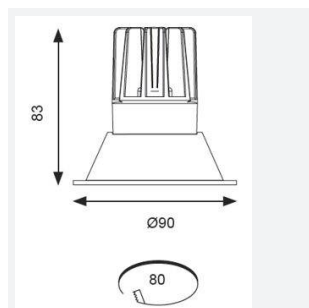

PRODUCT FEATURES

- IP44 (downlight only) compact high performance architectural downlight and gimbal suitable for commercial, hospitality and retail applications
- Die-cast aluminium construction, powder coated and 30° cut-off angle
- Anti-glare design to create visual comfort
- Powered by Tridonic
- 30° tilt angle (gimbal only)
- Mirror finished anodized reflector
- Remote driver with plug and play connection

GENERAL INFORMATION	
Wattage	15W
Lumens Delivered	1200lm
Lm/W	77lm/W
Beam Angle	55
CRI	90
CCT	4000K
Input	220-240V
Operating Temp	-20°C - 25°C
SDCM	3
UGR	19
Cut-Out Size	80mm
Product Weight without Packaging	0.518 kg

TECHNICAL INFORMATION	
Light Source	LED
Colour / Finish	White
IP Rating	IP44
Class Protection	2
Internal / External	Internal
Surface / Recessed / Suspended	Recessed
Lumen Depreciation	L70 50,000h
Warranty (Years)	5
CE Mark	Yes
Diameter	90 mm
Height	83 mm