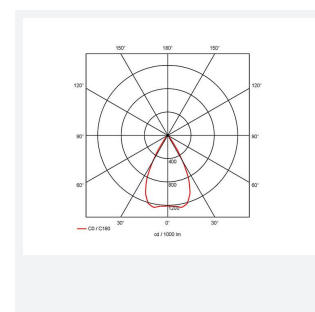

Unity 80

Category	Downlights
Application	Ancillary, Commercial, Education, Hospitality, Residential, Retail
Specification	Architectural

Code: AULED80D/DD3/SM3