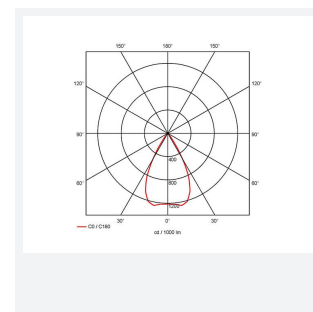

PRODUCT FEATURES

- IP44 (downlight only) compact high performance architectural downlight and gimbal suitable for commercial, hospitality and retail applications
- Die-cast aluminium construction, powder coated and 30° cut-off angle
- Anti-glare design to create visual comfort
- Powered by Tridonic
- 30° tilt angle (gimbal only)
- Mirror finished anodized reflector
- Remote driver with plug and play connection

GENERAL INFORMATION

Wattage	15W
Lumens Delivered	1200lm
Lm/W	77lm/W
Beam Angle	55
CRI	90
CCT	4000K
Input	220-240V
Operating Temp	0°C - 25°C
SDCM	3
UGR	19
Cut-Out Size	80mm
Product Weight without Packaging	0.24 kg

TECHNICAL INFORMATION

Light Source	LED
Colour / Finish	White
IP Rating	IP44
Class Protection	2
Internal / External	Internal
Surface / Recessed / Suspended	Recessed
Lumen Depreciation	L70 50,000h
Warranty (Years)	5
CE Mark	Yes
Diameter	90 mm
Height	83 mm