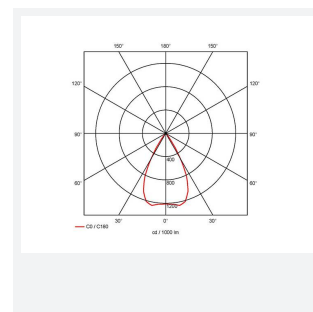

PRODUCT FEATURES

- IP44 (downlight only) compact high performance architectural downlight and gimbal suitable for commercial, hospitality and retail applications
- Die-cast aluminium construction, powder coated and 30° cut-off angle
- Anti-glare design to create visual comfort
- Powered by Tridonic
- 30° tilt angle (gimbal only)
- Mirror finished anodized reflector
- Remote driver with plug and play connection

GENERAL INFORMATION	
Wattage	15W
Lumens Delivered	1200lm
Lm/W	77lm/W
Beam Angle	55
CRI	90
CCT	4000K
Input	220/240V
Operating Temp	0°C - 25°C
SDCM	3
UGR	19
Cut-Out Size	80mm
Product Weight without Packaging	0.24 kg

TECHNICAL INFORMATION	
Light Source	LED
Colour / Finish	White
IP Rating	IP44
Class Protection	2
Internal / External	Internal
Surface / Recessed / Suspended	Recessed
Lumen Depreciation	L70 50,000h
Warranty (Years)	5
CE Mark	Yes
Diameter	90 mm
Height	83 mm