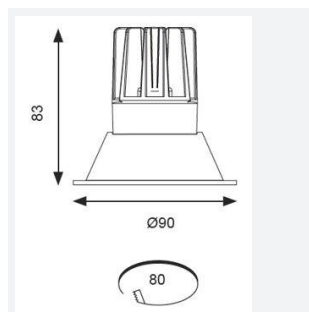

PRODUCT FEATURES

- IP44 (downlight only) compact high performance architectural downlight and gimbal suitable for commercial, hospitality and retail applications
- Die-cast aluminium construction, powder coated and 30° cut-off angle
- Anti-glare design to create visual comfort
- Powered by Tridonic
- 30° tilt angle (gimbal only)
- Mirror finished anodized reflector
- Remote driver with plug and play connection

GENERAL INFORMATION

Wattage	15W
Lumens Delivered	1200lm
Lm/W	77lm/W
Beam Angle	55
CRI	90
CCT	4000K
Input	220-240V
Operating Temp	0°C - 25°C
SDCM	3
UGR	19
Cut-Out Size	80mm
Product Weight without Packaging	0.24 kg

TECHNICAL INFORMATION

Light Source	LED
Colour / Finish	White
IP Rating	IP44
Class Protection	2
Internal / External	Internal
Surface / Recessed / Suspended	Recessed
Lumen Depreciation	L70 50,000h
Warranty (Years)	5
CE Mark	Yes
Diameter	90 mm
Height	83 mm