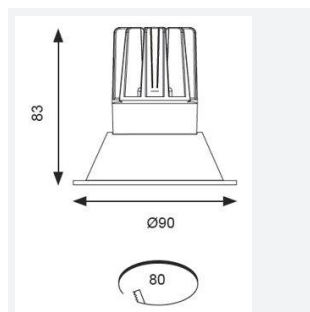

## PRODUCT FEATURES

- IP44 (downlight only) compact high performance architectural downlight and gimbal suitable for commercial, hospitality and retail applications
- Die-cast aluminium construction, powder coated and 30° cut-off angle
- Anti-glare design to create visual comfort
- Powered by Tridonic
- 30° tilt angle (gimbal only)
- Mirror finished anodized reflector
- Remote driver with plug and play connection

GENERAL INFORMATION	
Wattage	15W
Lumens Delivered	1200lm
Lm/W	77lm/W
Beam Angle	55
CRI	90
CCT	4000K
Input	220/240V
Operating Temp	0°C - 25°C
SDCM	3
UGR	19
Cut-Out Size	80mm
Product Weight without Packaging	0.24 kg

TECHNICAL INFORMATION	
Light Source	LED
Colour / Finish	White
IP Rating	IP44
Class Protection	2
Internal / External	Internal
Surface / Recessed / Suspended	Recessed
Lumen Depreciation	L70 50,000h
Warranty (Years)	5
CE Mark	Yes
Diameter	90 mm
Height	83 mm