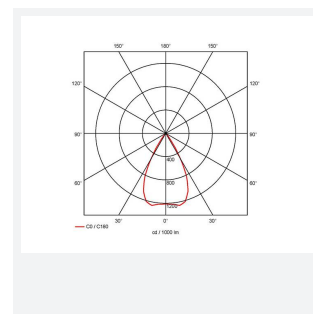

Unity 80

Category	Downlights
Application	Ancillary, Commercial, Education, Hospitality, Residential, Retail
Specification	Architectural

Code: AULED80D/DD3/DM3