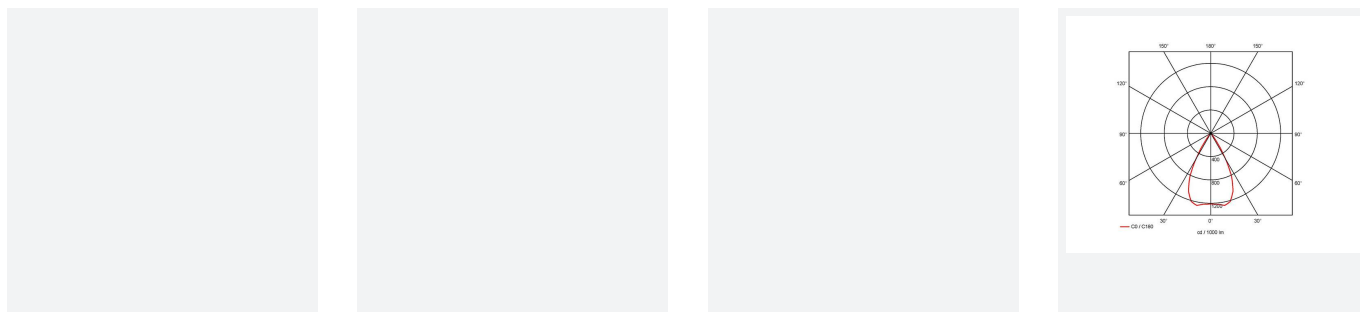

Unity 80

Unity 80 Downlight Cool White DALI DALI-
Code: AULED80D/DD3/DM3

Category	Downlights
Application	Ancillary, Commercial, Education, Hospitality, Residential, Retail
Specification	Architectural