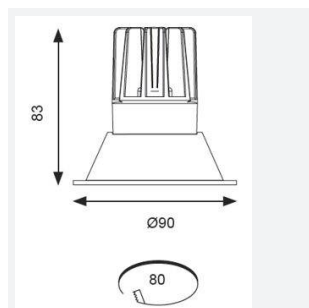

PRODUCT FEATURES

- IP44 (downlight only) compact high performance architectural downlight and gimbal suitable for commercial, hospitality and retail applications
- Die-cast aluminium construction, powder coated and 30° cut-off angle
- Anti-glare design to create visual comfort
- Powered by Tridonic
- 30° tilt angle (gimbal only)
- Mirror finished anodized reflector
- Remote driver with plug and play connection

GENERAL INFORMATION	
Wattage	15W
Lumens Delivered	1200lm
Lm/W	77lm/W
Beam Angle	55
CRI	90
CCT	4000K
Input	220-240V
Operating Temp	-20°C - 25°C
SDCM	3
UGR	19
Cut-Out Size	80mm
Product Weight without Packaging	0.21 kg

TECHNICAL INFORMATION	
Light Source	LED
Colour / Finish	White
IP Rating	IP44
Class Protection	2
Internal / External	Internal
Surface / Recessed / Suspended	Recessed
Lumen Depreciation	L70 50,000h
Warranty (Years)	5
CE Mark	Yes
Diameter	90 mm
Height	83 mm