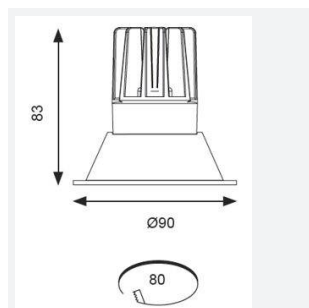

## PRODUCT FEATURES

- IP44 (downlight only) compact high performance architectural downlight and gimbal suitable for commercial, hospitality and retail applications
- Die-cast aluminium construction, powder coated and 30° cut-off angle
- Anti-glare design to create visual comfort
- Powered by Tridonic
- 30° tilt angle (gimbal only)
- Mirror finished anodized reflector
- Remote driver with plug and play connection

GENERAL INFORMATION	
Wattage	15W
Lumens Delivered	1200lm
Lm/W	77lm/W
Beam Angle	55
CRI	90
CCT	4000K
Input	220-240V
Operating Temp	-20°C - 25°C
SDCM	3
UGR	19
Cut-Out Size	80mm
Product Weight without Packaging	0.21 kg

TECHNICAL INFORMATION	
Light Source	LED
Colour / Finish	White
IP Rating	IP44
Class Protection	2
Internal / External	Internal
Surface / Recessed / Suspended	Recessed
Lumen Depreciation	L70 50,000h
Warranty (Years)	5
CE Mark	Yes
Diameter	90 mm
Height	83 mm