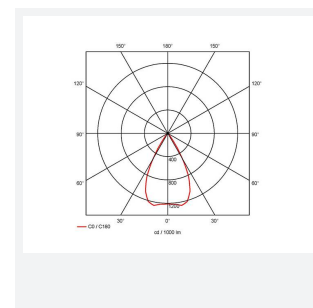

PRODUCT FEATURES

- IP44 (downlight only) compact high performance architectural downlight and gimbal suitable for commercial, hospitality and retail applications
- Die-cast aluminium construction, powder coated and 30° cut-off angle
- Anti-glare design to create visual comfort
- Powered by Tridonic
- 30° tilt angle (gimbal only)
- Mirror finished anodized reflector
- Remote driver with plug and play connection

GENERAL INFORMATION	
Wattage	15W
Lumens Delivered	1200lm
Lm/W	77lm/W
Beam Angle	55
CRI	90
CCT	4000K
Input	220-240V
Operating Temp	-20°C - 25°C
SDCM	3
UGR	19
Cut-Out Size	80mm
Product Weight without Packaging	0.21 kg

TECHNICAL INFORMATION	
Light Source	LED
Colour / Finish	White
IP Rating	IP44
Class Protection	2
Internal / External	Internal
Surface / Recessed / Suspended	Recessed
Lumen Depreciation	L70 50,000h
Warranty (Years)	5
CE Mark	Yes
Diameter	90 mm
Height	83 mm