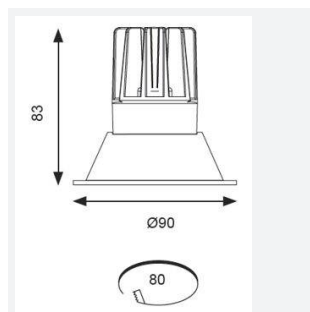

PRODUCT FEATURES

- IP44 (downlight only) compact high performance architectural downlight and gimbal suitable for commercial, hospitality and retail applications
- Die-cast aluminium construction, powder coated and 30° cut-off angle
- Anti-glare design to create visual comfort
- Powered by Tridonic
- 30° tilt angle (gimbal only)
- Mirror finished anodized reflector
- Remote driver with plug and play connection

GENERAL INFORMATION

Wattage	15W
Lumens Delivered	1200lm
Lm/W	77lm/W
Beam Angle	55
CRI	90
CCT	4000K
Input	220-240V
Operating Temp	0°C - 25°C
SDCM	3
UGR	19
Cut-Out Size	80mm
Product Weight without Packaging	0.01 kg

TECHNICAL INFORMATION

Light Source	LED
Colour / Finish	White
IP Rating	IP44
Class Protection	2
Internal / External	Internal
Surface / Recessed / Suspended	Recessed
Lumen Depreciation	L70 50,000h
Warranty (Years)	5
CE Mark	Yes
Diameter	90 mm
Height	83 mm