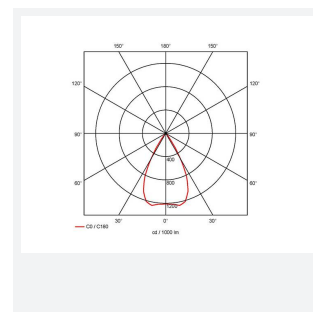

PRODUCT FEATURES

- IP44 (downlight only) compact high performance architectural downlight and gimbal suitable for commercial, hospitality and retail applications
- Die-cast aluminium construction, powder coated and 30° cut-off angle
- Anti-glare design to create visual comfort
- Powered by Tridonic
- 30° tilt angle (gimbal only)
- Mirror finished anodized reflector
- Remote driver with plug and play connection

GENERAL INFORMATION

Wattage	15W
Lumens Delivered	1200lm
Lm/W	77lm/W
Beam Angle	55
CRI	90
CCT	4000K
Input	220/240V
Operating Temp	0°C - 25°C
SDCM	3
UGR	19
Cut-Out Size	80mm
Product Weight without Packaging	0.01 kg

TECHNICAL INFORMATION

Light Source	LED
Colour / Finish	White
IP Rating	IP44
Class Protection	2
Internal / External	Internal
Surface / Recessed / Suspended	Recessed
Lumen Depreciation	L70 50,000h
Warranty (Years)	5
CE Mark	Yes
Diameter	90 mm
Height	83 mm