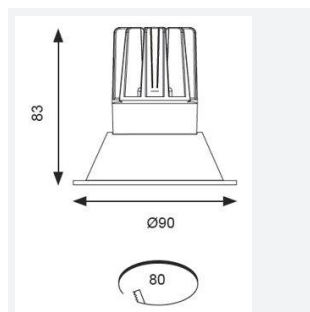

## PRODUCT FEATURES

- IP44 (downlight only) compact high performance architectural downlight and gimbal suitable for commercial, hospitality and retail applications
- Die-cast aluminium construction, powder coated and 30° cut-off angle
- Anti-glare design to create visual comfort
- Powered by Tridonic
- 30° tilt angle (gimbal only)
- Mirror finished anodized reflector
- Remote driver with plug and play connection

### GENERAL INFORMATION

Wattage	15W
Lumens Delivered	1200lm
Lm/W	77lm/W
Beam Angle	55
CRI	90
CCT	4000K
Input	220/240V
Operating Temp	0°C - 25°C
SDCM	3
UGR	19
Cut-Out Size	80mm
Product Weight without Packaging	0.01 kg

### TECHNICAL INFORMATION

Light Source	LED
Colour / Finish	White
IP Rating	IP44
Class Protection	2
Internal / External	Internal
Surface / Recessed / Suspended	Recessed
Lumen Depreciation	L70 50,000h
Warranty (Years)	5
CE Mark	Yes
Diameter	90 mm
Height	83 mm