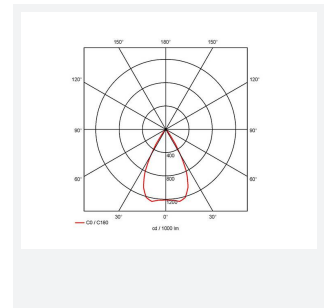

PRODUCT FEATURES

- IP44 (downlight only) compact high performance architectural downlight and gimbal suitable for commercial, hospitality and retail applications
- Die-cast aluminium construction, powder coated and 30° cut-off angle
- Anti-glare design to create visual comfort
- Powered by Tridonic
- 30° tilt angle (gimbal only)
- Mirror finished anodized reflector
- Remote driver with plug and play connection

GENERAL INFORMATION	
Wattage	15W
Lumens Delivered	1200lm
Lm/W	77lm/W
Beam Angle	55
CRI	90
CCT	4000K
Input	220/240V
Operating Temp	-20°C - 25°C
SDCM	3
UGR	19
Cut-Out Size	80mm
Product Weight without Packaging	0.36 kg

TECHNICAL INFORMATION	
Light Source	LED
Colour / Finish	White
IP Rating	IP44
Class Protection	2
Internal / External	Internal
Surface / Recessed / Suspended	Recessed
Lumen Depreciation	L70 50,000h
Warranty (Years)	5
CE Mark	Yes
Diameter	90 mm
Height	83 mm