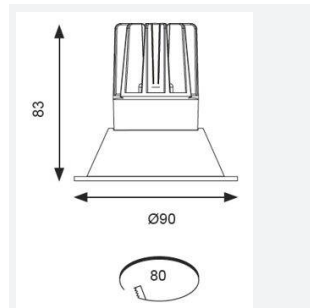

PRODUCT FEATURES

- IP44 (downlight only) compact high performance architectural downlight and gimbal suitable for commercial, hospitality and retail applications
- Die-cast aluminium construction, powder coated and 30° cut-off angle
- Anti-glare design to create visual comfort
- Powered by Tridonic
- 30° tilt angle (gimbal only)
- Mirror finished anodized reflector
- Remote driver with plug and play connection

GENERAL INFORMATION	
Wattage	15W
Lumens Delivered	1200lm
Lm/W	77lm/W
Beam Angle	55
CRI	90
CCT	4000K
Input	220/240V
Operating Temp	-20°C - 25°C
SDCM	3
UGR	19
Cut-Out Size	80mm
Product Weight without Packaging	0.36 kg

TECHNICAL INFORMATION	
Light Source	LED
Colour / Finish	White
IP Rating	IP44
Class Protection	2
Internal / External	Internal
Surface / Recessed / Suspended	Recessed
Lumen Depreciation	L70 50,000h
Warranty (Years)	5
CE Mark	Yes
Diameter	90 mm
Height	83 mm