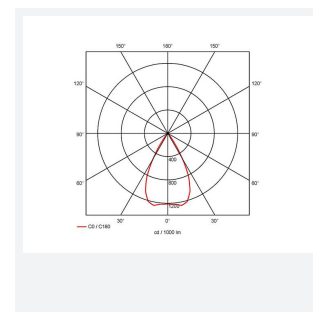

Unity 80

Category	Downlights
Application	Ancillary, Commercial, Education, Hospitality, Residential, Retail
Specification	Architectural

Code: AULED80D/DD1/SM3