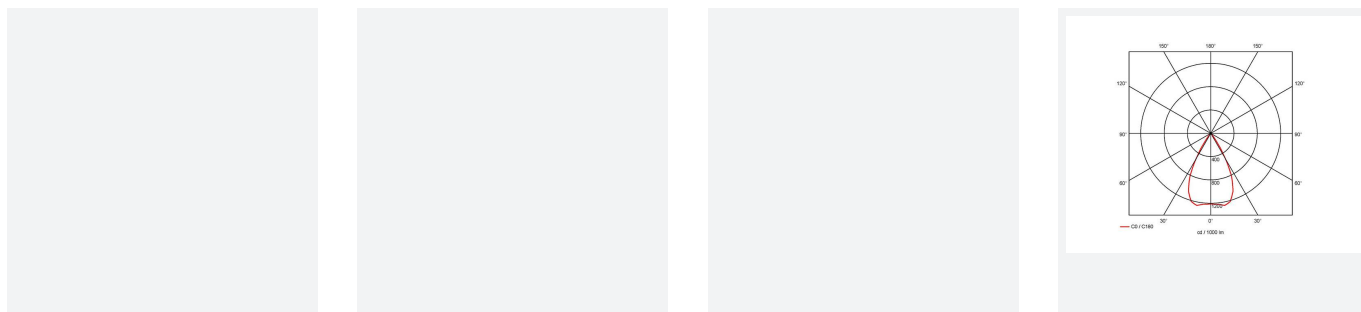

Unity 80

Unity 80 Downlight Cool White Switch Dim Self-Code: AULED80D/DD1/SM3

Category	Downlights
Application	Ancillary, Commercial, Education, Hospitality, Residential, Retail
Specification	Architectural

PRODUCT FEATURES

- IP44 (downlight only) compact high performance architectural downlight and gimbal suitable for commercial, hospitality and retail applications
- Die-cast aluminium construction, powder coated and 30° cut-off angle
- Anti-glare design to create visual comfort
- Powered by Tridonic
- 30° tilt angle (gimbal only)
- Mirror finished anodized reflector
- Remote driver with plug and play connection

GENERAL INFORMATION	
Wattage	15W
Lumens Delivered	1200lm
Lm/W	77lm/W
Beam Angle	55
CRI	90
CCT	4000K
Input	220/240V
Operating Temp	0°C - 25°C
SDCM	3
UGR	19
Cut-Out Size	80mm

TECHNICAL INFORMATION	
Light Source	LED
Colour / Finish	White
IP Rating	IP44
Class Protection	2
Internal / External	Internal
Surface / Recessed / Suspended	Recessed
Lumen Depreciation	L70 50,000h
Warranty (Years)	5
CE Mark	Yes
Diameter	90 mm
Height	83 mm