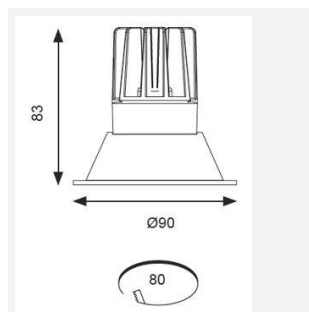

PRODUCT FEATURES

- IP44 (downlight only) compact high performance architectural downlight and gimbal suitable for commercial, hospitality and retail applications
- Die-cast aluminium construction, powder coated and 30° cut-off angle
- Anti-glare design to create visual comfort
- Powered by Tridonic
- 30° tilt angle (gimbal only)
- Mirror finished anodized reflector
- Remote driver with plug and play connection

GENERAL INFORMATION	
Wattage	15W
Lumens Delivered	1200lm
Lm/W	77lm/W
Beam Angle	55
CRI	90
CCT	4000K
Input	220/240V
Operating Temp	0°C - 25°C
SDCM	3
UGR	19
Cut-Out Size	80mm
Product Weight without Packaging	0.582 kg

TECHNICAL INFORMATION	
Light Source	LED
Colour / Finish	White
IP Rating	IP44
Class Protection	2
Internal / External	Internal
Surface / Recessed / Suspended	Recessed
Lumen Depreciation	L70 50,000h
Warranty (Years)	5
CE Mark	Yes
Diameter	90 mm
Height	83 mm