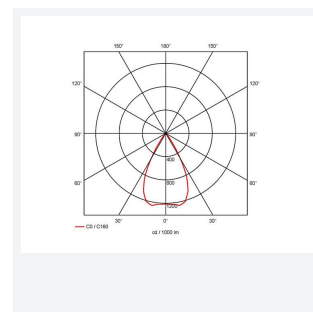

PRODUCT FEATURES

- IP44 (downlight only) compact high performance architectural downlight and gimbal suitable for commercial, hospitality and retail applications
- Die-cast aluminium construction, powder coated and 30° cut-off angle
- Anti-glare design to create visual comfort
- Powered by Tridonic
- 30° tilt angle (gimbal only)
- Mirror finished anodized reflector
- Remote driver with plug and play connection

GENERAL INFORMATION

Wattage	15W
Lumens Delivered	1200lm
Lm/W	77lm/W
Beam Angle	55
CRI	90
CCT	4000K
Input	220-240V
Operating Temp	0°C - 25°C
SDCM	3
UGR	19
Cut-Out Size	80mm
Product Weight without Packaging	0.582 kg

TECHNICAL INFORMATION

Light Source	LED
Colour / Finish	White
IP Rating	IP44
Class Protection	2
Internal / External	Internal
Surface / Recessed / Suspended	Recessed
Lumen Depreciation	L70 50,000h
Warranty (Years)	5
CE Mark	Yes
Diameter	90 mm
Height	83 mm