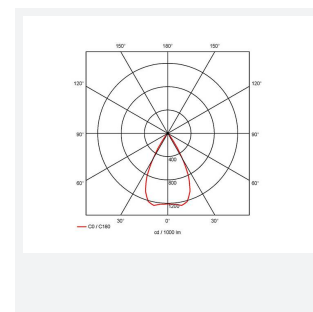

PRODUCT FEATURES

- IP44 (downlight only) compact high performance architectural downlight and gimbal suitable for commercial, hospitality and retail applications
- Die-cast aluminium construction, powder coated and 30° cut-off angle
- Anti-glare design to create visual comfort
- Powered by Tridonic
- 30° tilt angle (gimbal only)
- Mirror finished anodized reflector
- Remote driver with plug and play connection

GENERAL INFORMATION	
Wattage	15W
Lumens Delivered	1200lm
Lm/W	77lm/W
Beam Angle	55
CRI	90
CCT	4000K
Input	220/240V
Operating Temp	0°C - 25°C
SDCM	3
UGR	19
Cut-Out Size	80mm
Product Weight without Packaging	0.582 kg

TECHNICAL INFORMATION	
Light Source	LED
Colour / Finish	White
IP Rating	IP44
Class Protection	2
Internal / External	Internal
Surface / Recessed / Suspended	Recessed
Lumen Depreciation	L70 50,000h
Warranty (Years)	5
CE Mark	Yes
Diameter	90 mm
Height	83 mm