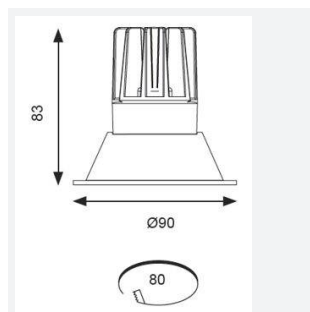

PRODUCT FEATURES

- IP44 (downlight only) compact high performance architectural downlight and gimbal suitable for commercial, hospitality and retail applications
- Die-cast aluminium construction, powder coated and 30° cut-off angle
- Anti-glare design to create visual comfort
- Powered by Tridonic
- 30° tilt angle (gimbal only)
- Mirror finished anodized reflector
- Remote driver with plug and play connection

GENERAL INFORMATION

Wattage	15W
Lumens Delivered	1200lm
Lm/W	77lm/W
Beam Angle	55
CRI	90
CCT	4000K
Input	220-240V
Operating Temp	0°C - 25°C
SDCM	3
UGR	19
Cut-Out Size	80mm
Product Weight without Packaging	0.582 kg

TECHNICAL INFORMATION

Light Source	LED
Colour / Finish	White
IP Rating	IP44
Class Protection	2
Internal / External	Internal
Surface / Recessed / Suspended	Recessed
Lumen Depreciation	L70 50,000h
Warranty (Years)	5
CE Mark	Yes
Diameter	90 mm
Height	83 mm