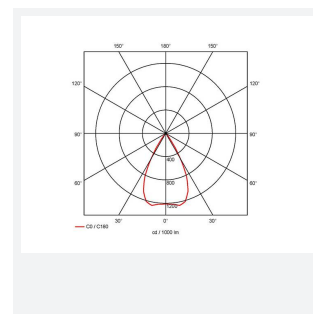

PRODUCT FEATURES

- IP44 (downlight only) compact high performance architectural downlight and gimbal suitable for commercial, hospitality and retail applications
- Die-cast aluminium construction, powder coated and 30° cut-off angle
- Anti-glare design to create visual comfort
- Powered by Tridonic
- 30° tilt angle (gimbal only)
- Mirror finished anodized reflector
- Remote driver with plug and play connection

GENERAL INFORMATION

Wattage	15W
Lumens Delivered	1200lm
Lm/W	77lm/W
Beam Angle	55
CRI	90
CCT	4000K
Input	220/240V
Operating Temp	0°C - 25°C
SDCM	3
UGR	19
Cut-Out Size	80mm

TECHNICAL INFORMATION

Light Source	LED
Colour / Finish	White
IP Rating	IP44
Class Protection	2
Internal / External	Internal
Surface / Recessed / Suspended	Recessed
Lumen Depreciation	L70 50,000h
Warranty (Years)	5
CE Mark	Yes
Diameter	90 mm
Height	83 mm