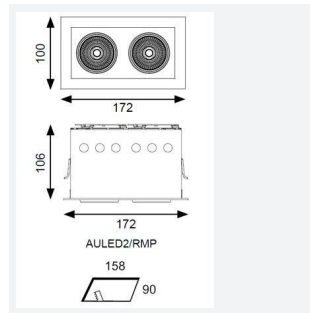

Unity S and R Retractable s

Category	Downlights
Application	Ancillary, Commercial, Education, Hospitality, Residential, Retail
Specification	Architectural

Unity Rectangular Retractable Downlight OCTO
Code: AULED2/RMP/OCTO