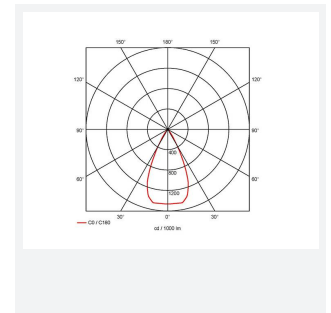

Unity S and R Retractable s

Category	Downlights
Application	Ancillary, Commercial, Education, Hospitality, Residential, Retail
Specification	Architectural

Unity Rectangular Retractable Downlight OCTO
Code: AULED2/RMP/OCTO