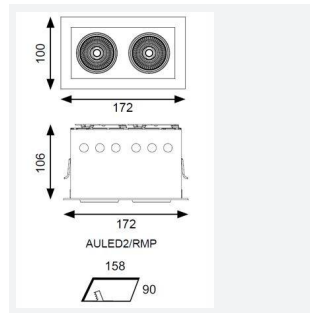

Unity S and R Retractable s

Unity Rectangular Retractable Downlight 1-10V
Code: AULED2/RMP/DD4

Category	Downlights
Application	Ancillary, Commercial, Education, Hospitality, Residential, Retail
Specification	Architectural

GENERAL INFORMATION	
Wattage	2 x 15W
Lumens Delivered	2 x 1000lm
Lm/W	73lm/W
Beam Angle	50
CRI	90
CCT	4000K
Input	220/240V
Operating Temp	-20°C - 25°C
SDCM	5
UGR	14
Cut-Out Size	158x90mm
Product Weight without Packaging	0.01 kg

TECHNICAL INFORMATION	
Light Source	LED
Colour / Finish	White
IP Rating	IP20
Class Protection	2
Internal / External	Internal
Surface / Recessed / Suspended	Recessed
Lumen Depreciation	L70 50,000h
Warranty (Years)	5
CE Mark	Yes
Height	106 mm