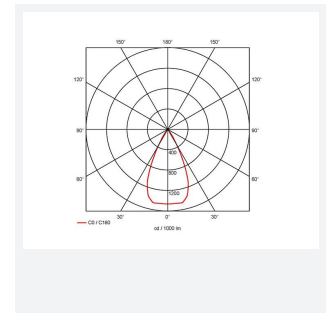

PRODUCT FEATURES

- Square and Rectangular recessed adjustable architectural downlight suitable for commercial, hospitality and retail applications
- Retractable head design allows for a range of installation applications
- Steel housing with die-cast aluminium body for excellent thermal management
- Dimmable options
- Full 360° head rotation and 90° tilting capability
- Black trim provides excellent glare control
- Remote driver with plug and play connection
- Powered by Tridonic

GENERAL INFORMATION	
Wattage	2 x 15W
Lumens Delivered	2 x 1000lm
Lm/W	73lm/W
Beam Angle	50
CRI	90
CCT	4000K
Input	220/240V
Operating Temp	-20°C - 25°C
SDCM	5
UGR	14
Cut-Out Size	158x90mm
Product Weight without Packaging	0.01 kg

TECHNICAL INFORMATION	
Light Source	LED
Colour / Finish	White
IP Rating	IP20
Class Protection	2
Internal / External	Internal
Surface / Recessed / Suspended	Recessed
Lumen Depreciation	L70 50,000h
Warranty (Years)	5
CE Mark	Yes
Height	106 mm