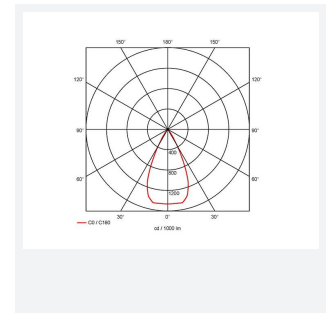

Unity S and R Retractable s

Category	Downlights
Application	Ancillary, Commercial, Education, Hospitality, Residential, Retail
Specification	Architectural

Unity Rectangular Retractable Downlight DSI
Code: AULED2/RMP/DD2