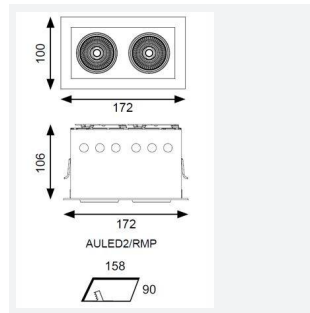

Unity S and R Retractable s

Category	Downlights
Application	Ancillary, Commercial, Education, Hospitality, Residential, Retail
Specification	Architectural

Unity Rectangular Retractable Downlight DSI
Code: AULED2/RMP/DD2