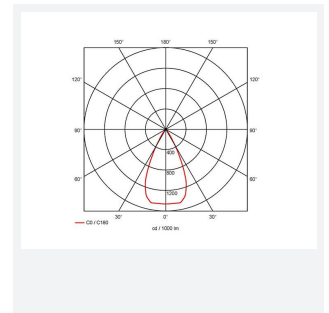

Unity S and R Retractable s

Category	Downlights
Application	Ancillary, Commercial, Education, Hospitality, Residential, Retail
Specification	Architectural

Unity Rectangular Retractable Downlight DSI
Code: AULED2/RMP/DD2