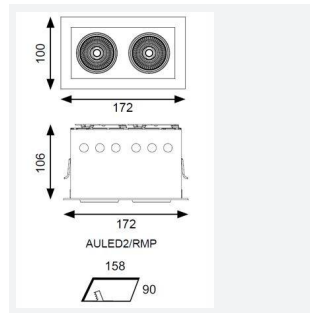

Unity S and R Retractable s

Category	Downlights
Application	Ancillary, Commercial, Education, Hospitality, Residential, Retail
Specification	Architectural

Unity Rectangular Retractable Downlight DSI
Code: AULED2/RMP/DD2/M3