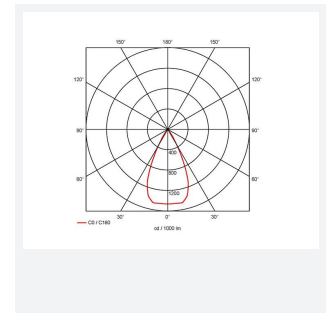

Unity S and R Retractable s

Category	Downlights
Application	Ancillary, Commercial, Education, Hospitality, Residential, Retail
Specification	Architectural

Unity Rectangular Retractable Downlight DSI
Code: AULED2/RMP/DD2/M3