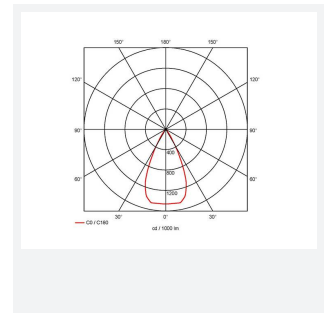

Unity S and R Retractable s

Category	Downlights
Application	Ancillary, Commercial, Education, Hospitality, Residential, Retail
Specification	Architectural

Unity Rectangular Retractable Downlight DSI
Code: AULED2/RMP/DD2/M3