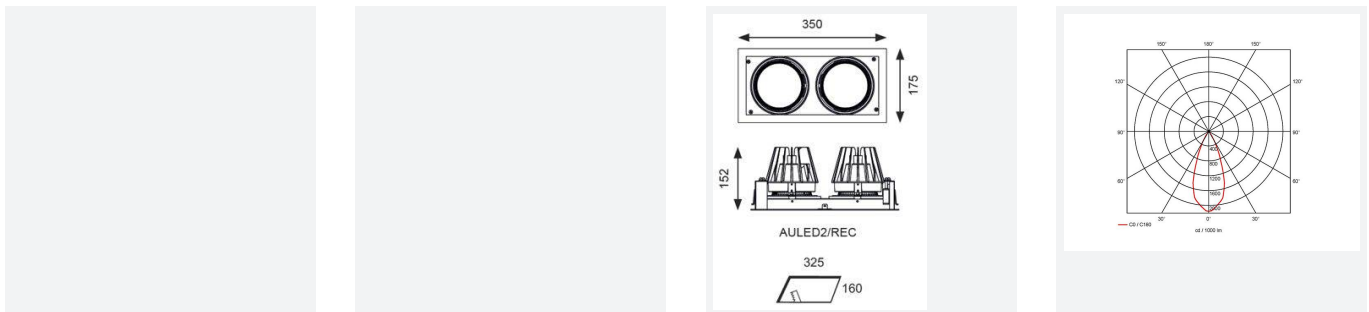

Unity S and R s

2x32W Unity R 4000K Downlight
Code: AULED2/REC

Category	Downlights
Application	Ancillary, Commercial, Education, Hospitality, Residential, Retail
Specification	Architectural

PRODUCT FEATURES

- Square and Rectangular recessed adjustable architectural downlight suitable for commercial, hospitality and retail applications
- Black trim provides excellent glare control
- Remote driver with plug and play connection
- Powered by Tridonic
- Fully adjustable tilt angle 30° on two axis
- Steel housing with die-cast aluminium body for good thermal management
- Dimmable options

GENERAL INFORMATION	
Wattage	72
Lumens Delivered	2 x 3100lm
Lm/W	88lm/W
Beam Angle	40
CRI	90
CCT	4000K
Input	220/240V
Operating Temp	-20°C - 25°C
SDCM	3
UGR	13
Cut-Out Size	335x160
Energy efficiency class	E
Product Weight without Packaging	2.41 kg

TECHNICAL INFORMATION	
Light Source	LED
Colour / Finish	White
IP Rating	IP20
Class Protection	2
Internal / External	Internal
Surface / Recessed / Suspended	Recessed
Warranty (Years)	5
CE Mark	Yes
Height	140 mm