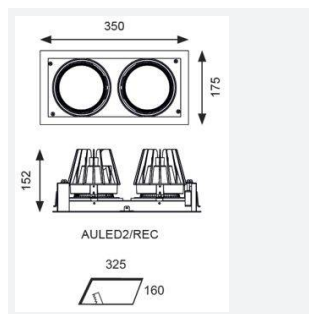

PRODUCT FEATURES

- Square and Rectangular recessed adjustable architectural downlight suitable for commercial, hospitality and retail applications
- Black trim provides excellent glare control
- Remote driver with plug and play connection
- Powered by Tridonic
- Fully adjustable tilt angle 30° on two axis
- Steel housing with die-cast aluminium body for good thermal management
- Dimmable options

GENERAL INFORMATION	
Wattage	2 x 37W
Lumens Delivered	2 x 3100lm
Lm/W	88lm/W
Beam Angle	40
CRI	90
CCT	4000K
Input	220/240V
Operating Temp	-20°C - 25°C
SDCM	3
UGR	13
Cut-Out Size	325x152mm
Product Weight without Packaging	2.4 kg

TECHNICAL INFORMATION	
Light Source	LED
Colour / Finish	White
IP Rating	IP20
Class Protection	2
Internal / External	Internal
Surface / Recessed / Suspended	Recessed
Lumen Depreciation	L70 50,000h
Warranty (Years)	5
CE Mark	Yes
Height	152 mm