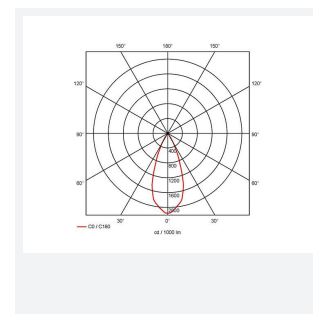

PRODUCT FEATURES

- Square and Rectangular recessed adjustable architectural downlight suitable for commercial, hospitality and retail applications
- Black trim provides excellent glare control
- Remote driver with plug and play connection
- Powered by Tridonic
- Fully adjustable tilt angle 30° on two axis
- Steel housing with die-cast aluminium body for good thermal management
- Dimmable options

GENERAL INFORMATION	
Wattage	2 x 37W
Lumens Delivered	2 x 3100lm
Lm/W	88lm/W
Beam Angle	40
CRI	90
CCT	4000K
Input	220/240V
Operating Temp	-20°C - 25°C
SDCM	3
UGR	13
Cut-Out Size	325x152mm
Product Weight without Packaging	2.4 kg

TECHNICAL INFORMATION	
Light Source	LED
Colour / Finish	White
IP Rating	IP20
Class Protection	2
Internal / External	Internal
Surface / Recessed / Suspended	Recessed
Lumen Depreciation	L70 50,000h
Warranty (Years)	5
CE Mark	Yes
Height	152 mm