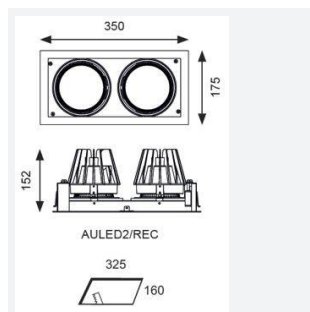

PRODUCT FEATURES

- Square and Rectangular recessed adjustable architectural downlight suitable for commercial, hospitality and retail applications
- Black trim provides excellent glare control
- Remote driver with plug and play connection
- Powered by Tridonic
- Fully adjustable tilt angle 30° on two axis
- Steel housing with die-cast aluminium body for good thermal management
- Dimmable options

GENERAL INFORMATION	
Wattage	2 x 37W
Lumens Delivered	2 x 3100lm
Lm/W	88lm/W
Beam Angle	40
CRI	90
CCT	4000K
Input	220/240V
Operating Temp	0°C - 25°C
SDCM	3
UGR	13
Cut-Out Size	325x152mm
Product Weight without Packaging	0.01 kg

TECHNICAL INFORMATION	
Light Source	LED
Colour / Finish	White
IP Rating	IP20
Class Protection	2
Internal / External	Internal
Surface / Recessed / Suspended	Recessed
Lumen Depreciation	L70 50,000h
Warranty (Years)	5
CE Mark	Yes
Height	152 mm