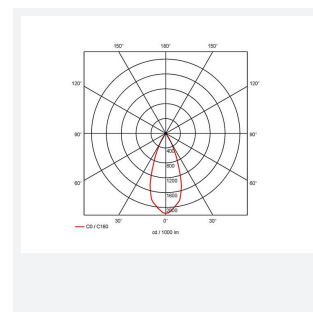

PRODUCT FEATURES

- Square and Rectangular recessed adjustable architectural downlight suitable for commercial, hospitality and retail applications
- Black trim provides excellent glare control
- Remote driver with plug and play connection
- Powered by Tridonic
- Fully adjustable tilt angle 30° on two axis
- Steel housing with die-cast aluminium body for good thermal management
- Dimmable options

GENERAL INFORMATION	
Wattage	2 x 37W
Lumens Delivered	2 x 3100lm
Lm/W	88lm/W
Beam Angle	40
CRI	90
CCT	4000K
Input	220/240V
Operating Temp	0°C - 25°C
SDCM	3
UGR	13
Cut-Out Size	325x152mm
Product Weight without Packaging	0.01 kg

TECHNICAL INFORMATION	
Light Source	LED
Colour / Finish	White
IP Rating	IP20
Class Protection	2
Internal / External	Internal
Surface / Recessed / Suspended	Recessed
Lumen Depreciation	L70 50,000h
Warranty (Years)	5
CE Mark	Yes
Height	152 mm