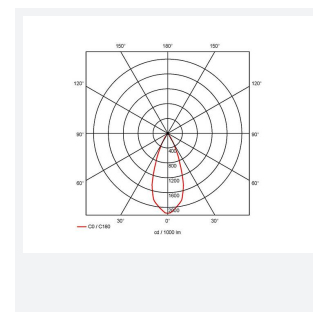

# Unity S and R s

Unity Rectangular 2 Downlight 1-10V  
Code: AULED2/REC/DD4

Category	Downlights
Application	Ancillary, Commercial, Education, Hospitality, Residential, Retail
Specification	Architectural

GENERAL INFORMATION	
Wattage	2 x 37W
Lumens Delivered	2 x 3100lm
Lm/W	88lm/W
Beam Angle	40
CRI	90
CCT	4000K
Input	220-240V
Operating Temp	-20°C - 25°C
SDCM	3
UGR	13
Cut-Out Size	325x152mm
Product Weight without Packaging	0.01 kg

TECHNICAL INFORMATION	
Light Source	LED
Colour / Finish	White
IP Rating	IP20
Class Protection	2
Internal / External	Internal
Surface / Recessed / Suspended	Recessed
Lumen Depreciation	L70 50,000h
Warranty (Years)	5
CE Mark	Yes
Height	152 mm