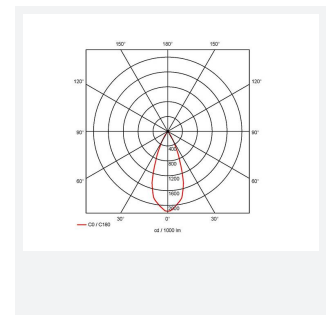

Unity S and R s

Unity Rectangular 2 Downlight 1-10V
Code: AULED2/REC/DD4

Category	Downlights
Application	Ancillary, Commercial, Education, Hospitality, Residential, Retail
Specification	Architectural

PRODUCT FEATURES

GENERAL INFORMATION	
Wattage	2 x 37W
Lumens Delivered	2 x 3100lm
Lm/W	88lm/W
Beam Angle	40
CRI	90
CCT	4000K
Input	220/240V
Operating Temp	-20°C - 25°C
SDCM	3
UGR	13
Cut-Out Size	325x152mm
Product Weight without Packaging	0.01 kg

TECHNICAL INFORMATION	
Light Source	LED
Colour / Finish	White
IP Rating	IP20
Class Protection	2
Internal / External	Internal
Surface / Recessed / Suspended	Recessed
Lumen Depreciation	L70 50,000h
Warranty (Years)	5
CE Mark	Yes
Height	152 mm