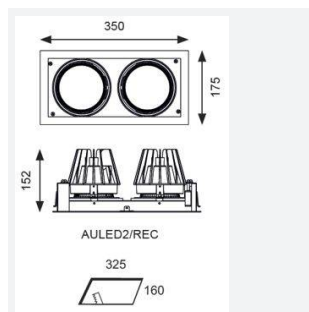

PRODUCT FEATURES

- Square and Rectangular recessed adjustable architectural downlight suitable for commercial, hospitality and retail applications
- Black trim provides excellent glare control
- Remote driver with plug and play connection
- Powered by Tridonic
- Fully adjustable tilt angle 30° on two axis
- Steel housing with die-cast aluminium body for good thermal management
- Dimmable options

GENERAL INFORMATION	
Wattage	2 x 37W
Lumens Delivered	2 x 3100lm
Lm/W	88lm/W
Beam Angle	40
CRI	90
CCT	4000K
Input	220-240V
Operating Temp	-20°C - 25°C
SDCM	3
UGR	13
Cut-Out Size	325x152mm
Product Weight without Packaging	0.01 kg

TECHNICAL INFORMATION	
Light Source	LED
Colour / Finish	White
IP Rating	IP20
Class Protection	2
Internal / External	Internal
Surface / Recessed / Suspended	Recessed
Lumen Depreciation	L70 50,000h
Warranty (Years)	5
CE Mark	Yes
Height	152 mm