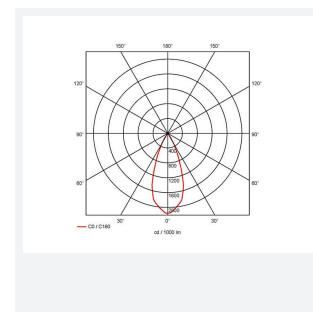

Unity S and R s

Unity Rectangular 2 Downlight 1-10V Emergency
Code: AULED2/REC/DD4/M3

Category	Downlights
Application	Ancillary, Commercial, Education, Hospitality, Residential, Retail
Specification	Architectural

GENERAL INFORMATION	
Wattage	2 x 37W
Lumens Delivered	2 x 3100lm
Lm/W	88lm/W
Beam Angle	40
CRI	90
CCT	4000K
Input	220/240V
Operating Temp	0°C - 25°C
SDCM	3
UGR	13
Cut-Out Size	325x152mm
Product Weight without Packaging	0.01 kg

TECHNICAL INFORMATION	
Light Source	LED
Colour / Finish	White
IP Rating	IP20
Class Protection	2
Internal / External	Internal
Surface / Recessed / Suspended	Recessed
Lumen Depreciation	L70 50,000h
Warranty (Years)	5
CE Mark	Yes
Height	152 mm