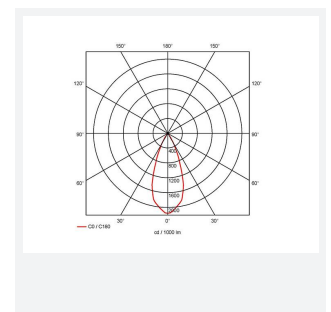

Unity S and R s

Unity Rectangular 2 Downlight 1-10V Emergency
Code: AULED2/REC/DD4/M3

Category	Downlights
Application	Ancillary, Commercial, Education, Hospitality, Residential, Retail
Specification	Architectural

GENERAL INFORMATION	
Wattage	2 x 37W
Lumens Delivered	2 x 3100lm
Lm/W	88lm/W
Beam Angle	40
CRI	90
CCT	4000K
Input	220-240V
Operating Temp	0°C - 25°C
SDCM	3
UGR	13
Cut-Out Size	325x152mm
Product Weight without Packaging	0.01 kg

TECHNICAL INFORMATION	
Light Source	LED
Colour / Finish	White
IP Rating	IP20
Class Protection	2
Internal / External	Internal
Surface / Recessed / Suspended	Recessed
Lumen Depreciation	L70 50,000h
Warranty (Years)	5
CE Mark	Yes
Height	152 mm