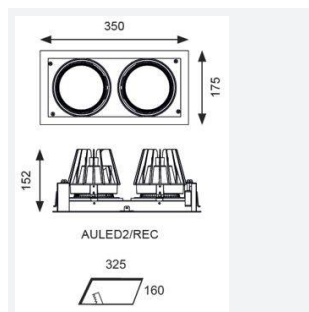

PRODUCT FEATURES

- Square and Rectangular recessed adjustable architectural downlight suitable for commercial, hospitality and retail applications
- Black trim provides excellent glare control
- Remote driver with plug and play connection
- Powered by Tridonic
- Fully adjustable tilt angle 30° on two axis
- Steel housing with die-cast aluminium body for good thermal management
- Dimmable options

GENERAL INFORMATION	
Wattage	2 x 37W
Lumens Delivered	2 x 3100lm
Lm/W	88lm/W
Beam Angle	40
CRI	90
CCT	4000K
Input	220/240V
Operating Temp	0°C - 25°C
SDCM	3
UGR	13
Cut-Out Size	325x152mm
Product Weight without Packaging	0.01 kg

TECHNICAL INFORMATION	
Light Source	LED
Colour / Finish	White
IP Rating	IP20
Class Protection	2
Internal / External	Internal
Surface / Recessed / Suspended	Recessed
Lumen Depreciation	L70 50,000h
Warranty (Years)	5
CE Mark	Yes
Height	152 mm