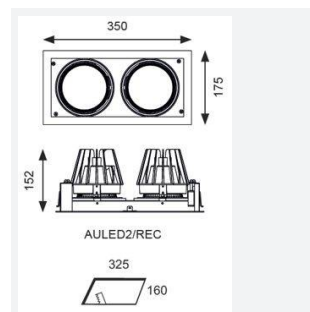

Unity S and R s

Unity Rectangular 2 Downlight 1-10V Emergency
Code: AULED2/REC/DD4/M3

Category	Downlights
Application	Ancillary, Commercial, Education, Hospitality, Residential, Retail
Specification	Architectural

GENERAL INFORMATION	
Wattage	2 x 37W
Lumens Delivered	2 x 3100lm
Lm/W	88lm/W
Beam Angle	40
CRI	90
CCT	4000K
Input	220-240V
Operating Temp	0°C - 25°C
SDCM	3
UGR	13
Cut-Out Size	325x152mm
Product Weight without Packaging	0.01 kg

TECHNICAL INFORMATION	
Light Source	LED
Colour / Finish	White
IP Rating	IP20
Class Protection	2
Internal / External	Internal
Surface / Recessed / Suspended	Recessed
Lumen Depreciation	L70 50,000h
Warranty (Years)	5
CE Mark	Yes
Height	152 mm