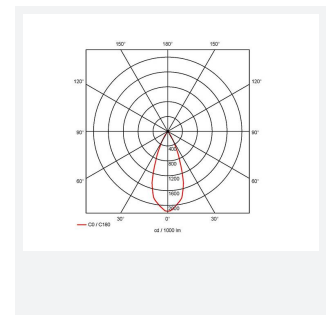

PRODUCT FEATURES

- Square and Rectangular recessed adjustable architectural downlight suitable for commercial, hospitality and retail applications
- Black trim provides excellent glare control
- Remote driver with plug and play connection
- Powered by Tridonic
- Fully adjustable tilt angle 30° on two axis
- Steel housing with die-cast aluminium body for good thermal management
- Dimmable options

GENERAL INFORMATION	
Wattage	2 x 37W
Lumens Delivered	2 x 3100lm
Lm/W	88lm/W
Beam Angle	40
CRI	90
CCT	4000K
Input	220-240V
Operating Temp	-20°C - 25°C
SDCM	3
UGR	13
Cut-Out Size	325x152mm
Product Weight without Packaging	2.41 kg

TECHNICAL INFORMATION	
Light Source	LED
Colour / Finish	White
IP Rating	IP20
Class Protection	2
Internal / External	Internal
Surface / Recessed / Suspended	Recessed
Lumen Depreciation	L70 50,000h
Warranty (Years)	5
CE Mark	Yes
Height	152 mm