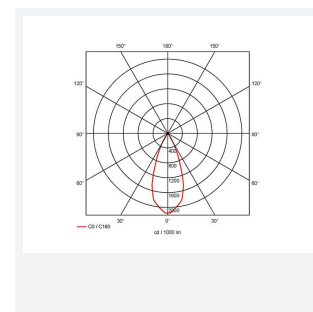

PRODUCT FEATURES

- Square and Rectangular recessed adjustable architectural downlight suitable for commercial, hospitality and retail applications
- Black trim provides excellent glare control
- Remote driver with plug and play connection
- Powered by Tridonic
- Fully adjustable tilt angle 30° on two axis
- Steel housing with die-cast aluminium body for good thermal management
- Dimmable options

GENERAL INFORMATION	
Wattage	2 x 37W
Lumens Delivered	2 x 3100lm
Lm/W	88lm/W
Beam Angle	40
CRI	90
CCT	4000K
Input	220/240V
Operating Temp	-20°C - 25°C
SDCM	3
UGR	13
Cut-Out Size	325x152mm
Product Weight without Packaging	2.41 kg

TECHNICAL INFORMATION	
Light Source	LED
Colour / Finish	White
IP Rating	IP20
Class Protection	2
Internal / External	Internal
Surface / Recessed / Suspended	Recessed
Lumen Depreciation	L70 50,000h
Warranty (Years)	5
CE Mark	Yes
Height	152 mm