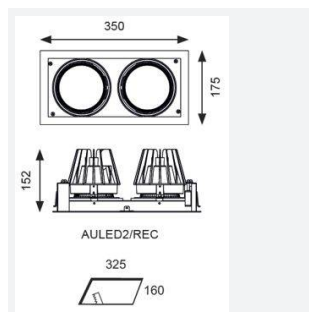

PRODUCT FEATURES

- Square and Rectangular recessed adjustable architectural downlight suitable for commercial, hospitality and retail applications
- Black trim provides excellent glare control
- Remote driver with plug and play connection
- Powered by Tridonic
- Fully adjustable tilt angle 30° on two axis
- Steel housing with die-cast aluminium body for good thermal management
- Dimmable options

GENERAL INFORMATION	
Wattage	2 x 37W
Lumens Delivered	2 x 3100lm
Lm/W	88lm/W
Beam Angle	40
CRI	90
CCT	4000K
Input	220/240V
Operating Temp	-20°C - 25°C
SDCM	3
UGR	13
Cut-Out Size	325x152mm
Product Weight without Packaging	2.41 kg

TECHNICAL INFORMATION	
Light Source	LED
Colour / Finish	White
IP Rating	IP20
Class Protection	2
Internal / External	Internal
Surface / Recessed / Suspended	Recessed
Lumen Depreciation	L70 50,000h
Warranty (Years)	5
CE Mark	Yes
Height	152 mm