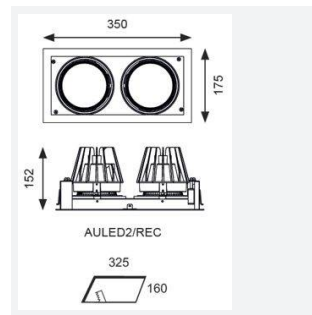

PRODUCT FEATURES

- Square and Rectangular recessed adjustable architectural downlight suitable for commercial, hospitality and retail applications
- Black trim provides excellent glare control
- Remote driver with plug and play connection
- Powered by Tridonic
- Fully adjustable tilt angle 30° on two axis
- Steel housing with die-cast aluminium body for good thermal management
- Dimmable options

GENERAL INFORMATION	
Wattage	2 x 37W
Lumens Delivered	2 x 3100lm
Lm/W	88lm/W
Beam Angle	40
CRI	90
CCT	4000K
Input	220-240V
Operating Temp	-20°C - 25°C
SDCM	3
UGR	13
Cut-Out Size	325x152mm
Product Weight without Packaging	2.41 kg

TECHNICAL INFORMATION	
Light Source	LED
Colour / Finish	White
IP Rating	IP20
Class Protection	2
Internal / External	Internal
Surface / Recessed / Suspended	Recessed
Lumen Depreciation	L70 50,000h
Warranty (Years)	5
CE Mark	Yes
Height	152 mm