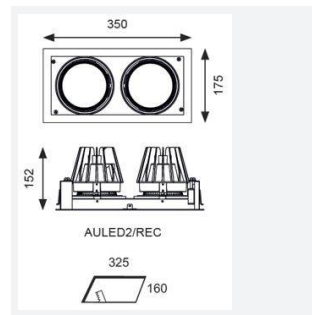

PRODUCT FEATURES

- Square and Rectangular recessed adjustable architectural downlight suitable for commercial, hospitality and retail applications
- Black trim provides excellent glare control
- Remote driver with plug and play connection
- Powered by Tridonic
- Fully adjustable tilt angle 30° on two axis
- Steel housing with die-cast aluminium body for good thermal management
- Dimmable options

GENERAL INFORMATION	
Wattage	2 x 37W
Lumens Delivered	2 x 3100lm
Lm/W	88lm/W
Beam Angle	40
CRI	90
CCT	4000K
Input	220/240V
Operating Temp	0°C - 25°C
SDCM	3
UGR	13
Cut-Out Size	325x152mm
Product Weight without Packaging	0.01 kg

TECHNICAL INFORMATION	
Light Source	LED
Colour / Finish	White
IP Rating	IP20
Class Protection	2
Internal / External	Internal
Surface / Recessed / Suspended	Recessed
Lumen Depreciation	L70 50,000h
Warranty (Years)	5
CE Mark	Yes
Height	152 mm