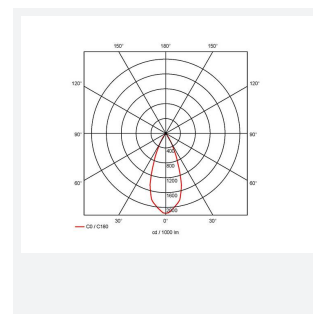

PRODUCT FEATURES

- Square and Rectangular recessed adjustable architectural downlight suitable for commercial, hospitality and retail applications
- Black trim provides excellent glare control
- Remote driver with plug and play connection
- Powered by Tridonic
- Fully adjustable tilt angle 30° on two axis
- Steel housing with die-cast aluminium body for good thermal management
- Dimmable options

GENERAL INFORMATION	
Wattage	2 x 37W
Lumens Delivered	2 x 3100lm
Lm/W	88lm/W
Beam Angle	40
CRI	90
CCT	4000K
Input	220-240V
Operating Temp	0°C - 25°C
SDCM	3
UGR	13
Cut-Out Size	325x152mm
Product Weight without Packaging	0.01 kg

TECHNICAL INFORMATION	
Light Source	LED
Colour / Finish	White
IP Rating	IP20
Class Protection	2
Internal / External	Internal
Surface / Recessed / Suspended	Recessed
Lumen Depreciation	L70 50,000h
Warranty (Years)	5
CE Mark	Yes
Height	152 mm