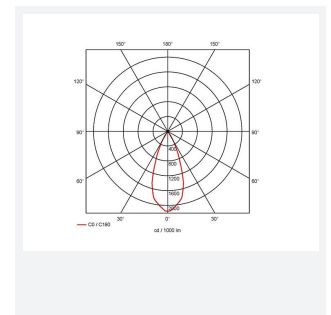

PRODUCT FEATURES

- Square and Rectangular recessed adjustable architectural downlight suitable for commercial, hospitality and retail applications
- Black trim provides excellent glare control
- Remote driver with plug and play connection
- Powered by Tridonic
- Fully adjustable tilt angle 30° on two axis
- Steel housing with die-cast aluminium body for good thermal management
- Dimmable options

GENERAL INFORMATION	
Wattage	2 x 37W
Lumens Delivered	2 x 3100lm
Lm/W	88lm/W
Beam Angle	40
CRI	90
CCT	4000K
Input	220/240V
Operating Temp	0°C - 25°C
SDCM	3
UGR	13
Cut-Out Size	325x152mm
Product Weight without Packaging	0.01 kg

TECHNICAL INFORMATION	
Light Source	LED
Colour / Finish	White
IP Rating	IP20
Class Protection	2
Internal / External	Internal
Surface / Recessed / Suspended	Recessed
Lumen Depreciation	L70 50,000h
Warranty (Years)	5
CE Mark	Yes
Height	152 mm