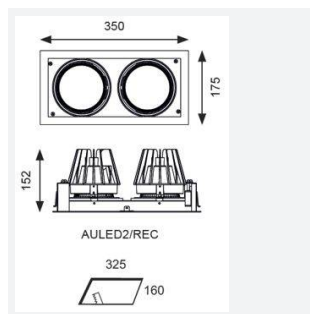

PRODUCT FEATURES

- Square and Rectangular recessed adjustable architectural downlight suitable for commercial, hospitality and retail applications
- Black trim provides excellent glare control
- Remote driver with plug and play connection
- Powered by Tridonic
- Fully adjustable tilt angle 30° on two axis
- Steel housing with die-cast aluminium body for good thermal management
- Dimmable options

GENERAL INFORMATION	
Wattage	2 x 37W
Lumens Delivered	2 x 3100lm
Lm/W	88lm/W
Beam Angle	40
CRI	90
CCT	4000K
Input	220-240V
Operating Temp	0°C - 25°C
SDCM	3
UGR	13
Cut-Out Size	325x152mm
Product Weight without Packaging	0.01 kg

TECHNICAL INFORMATION	
Light Source	LED
Colour / Finish	White
IP Rating	IP20
Class Protection	2
Internal / External	Internal
Surface / Recessed / Suspended	Recessed
Lumen Depreciation	L70 50,000h
Warranty (Years)	5
CE Mark	Yes
Height	152 mm