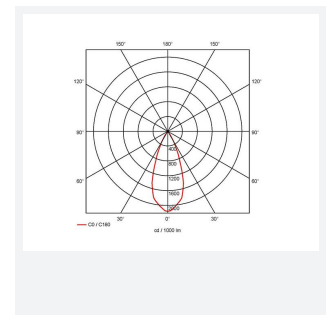

PRODUCT FEATURES

- Square and Rectangular recessed adjustable architectural downlight suitable for commercial, hospitality and retail applications
- Black trim provides excellent glare control
- Remote driver with plug and play connection
- Powered by Tridonic
- Fully adjustable tilt angle 30° on two axis
- Steel housing with die-cast aluminium body for good thermal management
- Dimmable options

GENERAL INFORMATION	
Wattage	2 x 37W
Lumens Delivered	2 x 3100lm
Lm/W	88lm/W
Beam Angle	40
CRI	90
CCT	4000K
Input	220/240V
Operating Temp	-20°C - 25°C
SDCM	3
UGR	13
Cut-Out Size	325x152mm
Product Weight without Packaging	0.01 kg

TECHNICAL INFORMATION	
Light Source	LED
Colour / Finish	White
IP Rating	IP20
Class Protection	2
Internal / External	Internal
Surface / Recessed / Suspended	Recessed
Lumen Depreciation	L70 50,000h
Warranty (Years)	5
CE Mark	Yes
Height	152 mm