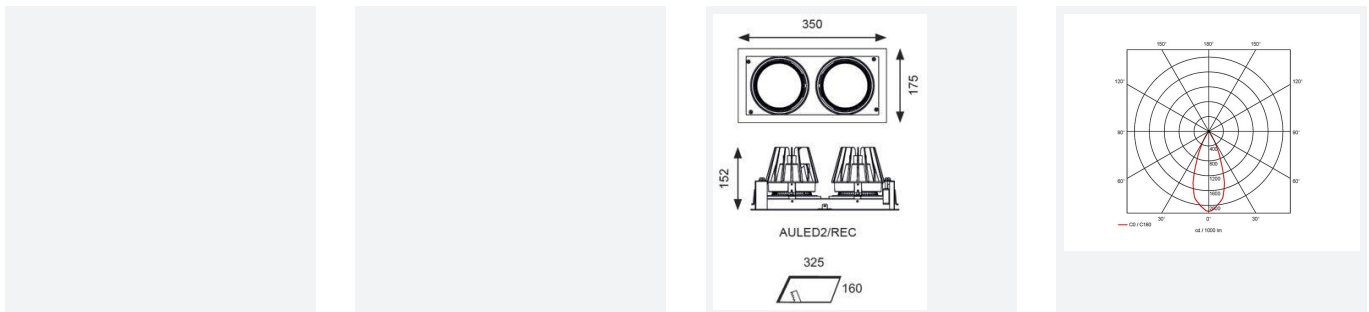

# Unity S and R s

Unity Rectangular 2 Downlight DSI  
Code: AULED2/REC/DD2

Category	Downlights
Application	Ancillary, Commercial, Education, Hospitality, Residential, Retail
Specification	Architectural

GENERAL INFORMATION	
Wattage	2 x 37W
Lumens Delivered	2 x 3100lm
Lm/W	88lm/W
Beam Angle	40
CRI	90
CCT	4000K
Input	220-240V
Operating Temp	-20°C - 25°C
SDCM	3
UGR	13
Cut-Out Size	325x152mm
Product Weight without Packaging	0.01 kg

TECHNICAL INFORMATION	
Light Source	LED
Colour / Finish	White
IP Rating	IP20
Class Protection	2
Internal / External	Internal
Surface / Recessed / Suspended	Recessed
Lumen Depreciation	L70 50,000h
Warranty (Years)	5
CE Mark	Yes
Height	152 mm