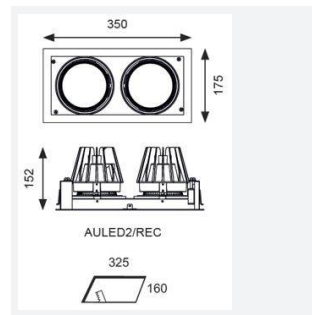

PRODUCT FEATURES

- Square and Rectangular recessed adjustable architectural downlight suitable for commercial, hospitality and retail applications
- Black trim provides excellent glare control
- Remote driver with plug and play connection
- Powered by Tridonic
- Fully adjustable tilt angle 30° on two axis
- Steel housing with die-cast aluminium body for good thermal management
- Dimmable options

GENERAL INFORMATION	
Wattage	2 x 37W
Lumens Delivered	2 x 3100lm
Lm/W	88lm/W
Beam Angle	40
CRI	90
CCT	4000K
Input	220/240V
Operating Temp	-20°C - 25°C
SDCM	3
UGR	13
Cut-Out Size	325x152mm
Product Weight without Packaging	0.01 kg

TECHNICAL INFORMATION	
Light Source	LED
Colour / Finish	White
IP Rating	IP20
Class Protection	2
Internal / External	Internal
Surface / Recessed / Suspended	Recessed
Lumen Depreciation	L70 50,000h
Warranty (Years)	5
CE Mark	Yes
Height	152 mm