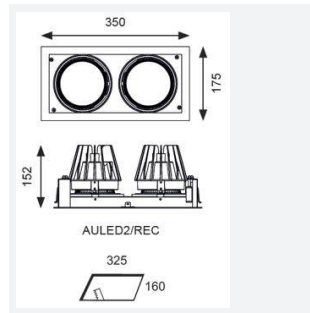

PRODUCT FEATURES

- Square and Rectangular recessed adjustable architectural downlight suitable for commercial, hospitality and retail applications
- Black trim provides excellent glare control
- Remote driver with plug and play connection
- Powered by Tridonic
- Fully adjustable tilt angle 30° on two axis
- Steel housing with die-cast aluminium body for good thermal management
- Dimmable options

GENERAL INFORMATION	
Wattage	2 x 37W
Lumens Delivered	2 x 3100lm
Lm/W	88lm/W
Beam Angle	40
CRI	90
CCT	4000K
Input	220/240V
Operating Temp	0°C - 25°C
SDCM	3
UGR	13
Cut-Out Size	325x152mm
Product Weight without Packaging	0.01 kg

TECHNICAL INFORMATION	
Light Source	LED
Colour / Finish	White
IP Rating	IP20
Class Protection	2
Internal / External	Internal
Surface / Recessed / Suspended	Recessed
Lumen Depreciation	L70 50,000h
Warranty (Years)	5
CE Mark	Yes
Height	152 mm