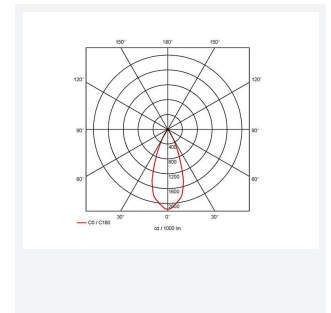

PRODUCT FEATURES

- Square and Rectangular recessed adjustable architectural downlight suitable for commercial, hospitality and retail applications
- Black trim provides excellent glare control
- Remote driver with plug and play connection
- Powered by Tridonic
- Fully adjustable tilt angle 30° on two axis
- Steel housing with die-cast aluminium body for good thermal management
- Dimmable options

GENERAL INFORMATION	
Wattage	2 x 37W
Lumens Delivered	2 x 3100lm
Lm/W	88lm/W
Beam Angle	40
CRI	90
CCT	4000K
Input	220/240V
Operating Temp	0°C - 25°C
SDCM	3
UGR	13
Cut-Out Size	325x152mm
Product Weight without Packaging	0.01 kg

TECHNICAL INFORMATION	
Light Source	LED
Colour / Finish	White
IP Rating	IP20
Class Protection	2
Internal / External	Internal
Surface / Recessed / Suspended	Recessed
Lumen Depreciation	L70 50,000h
Warranty (Years)	5
CE Mark	Yes
Height	152 mm