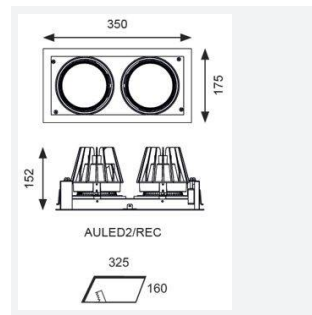

PRODUCT FEATURES

- Square and Rectangular recessed adjustable architectural downlight suitable for commercial, hospitality and retail applications
- Black trim provides excellent glare control
- Remote driver with plug and play connection
- Powered by Tridonic
- Fully adjustable tilt angle 30° on two axis
- Steel housing with die-cast aluminium body for good thermal management
- Dimmable options

GENERAL INFORMATION	
Wattage	2 x 37W
Lumens Delivered	2 x 3100lm
Lm/W	88lm/W
Beam Angle	40
CRI	90
CCT	4000K
Input	220-240V
Operating Temp	0°C - 25°C
SDCM	3
UGR	13
Cut-Out Size	325x152mm
Product Weight without Packaging	0.01 kg

TECHNICAL INFORMATION	
Light Source	LED
Colour / Finish	White
IP Rating	IP20
Class Protection	2
Internal / External	Internal
Surface / Recessed / Suspended	Recessed
Lumen Depreciation	L70 50,000h
Warranty (Years)	5
CE Mark	Yes
Height	152 mm