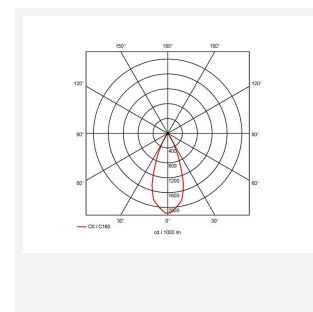

PRODUCT FEATURES

- Square and Rectangular recessed adjustable architectural downlight suitable for commercial, hospitality and retail applications
- Black trim provides excellent glare control
- Remote driver with plug and play connection
- Powered by Tridonic
- Fully adjustable tilt angle 30° on two axis
- Steel housing with die-cast aluminium body for good thermal management
- Dimmable options

GENERAL INFORMATION	
Wattage	2 x 37W
Lumens Delivered	2 x 3100lm
Lm/W	88lm/W
Beam Angle	40
CRI	90
CCT	4000K
Input	220-240V
Operating Temp	-20°C - 25°C
SDCM	3
UGR	13
Cut-Out Size	325x152mm
Product Weight without Packaging	2.71 kg

TECHNICAL INFORMATION	
Light Source	LED
Colour / Finish	White
IP Rating	IP20
Class Protection	2
Internal / External	Internal
Surface / Recessed / Suspended	Recessed
Lumen Depreciation	L70 50,000h
Warranty (Years)	5
CE Mark	Yes
Height	152 mm