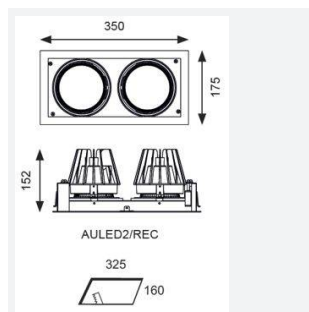

PRODUCT FEATURES

- Square and Rectangular recessed adjustable architectural downlight suitable for commercial, hospitality and retail applications
- Black trim provides excellent glare control
- Remote driver with plug and play connection
- Powered by Tridonic
- Fully adjustable tilt angle 30° on two axis
- Steel housing with die-cast aluminium body for good thermal management
- Dimmable options

GENERAL INFORMATION	
Wattage	2 x 37W
Lumens Delivered	2 x 3100lm
Lm/W	88lm/W
Beam Angle	40
CRI	90
CCT	4000K
Input	220-240V
Operating Temp	-20°C - 25°C
SDCM	3
UGR	13
Cut-Out Size	325x152mm
Product Weight without Packaging	2.71 kg

TECHNICAL INFORMATION	
Light Source	LED
Colour / Finish	White
IP Rating	IP20
Class Protection	2
Internal / External	Internal
Surface / Recessed / Suspended	Recessed
Lumen Depreciation	L70 50,000h
Warranty (Years)	5
CE Mark	Yes
Height	152 mm